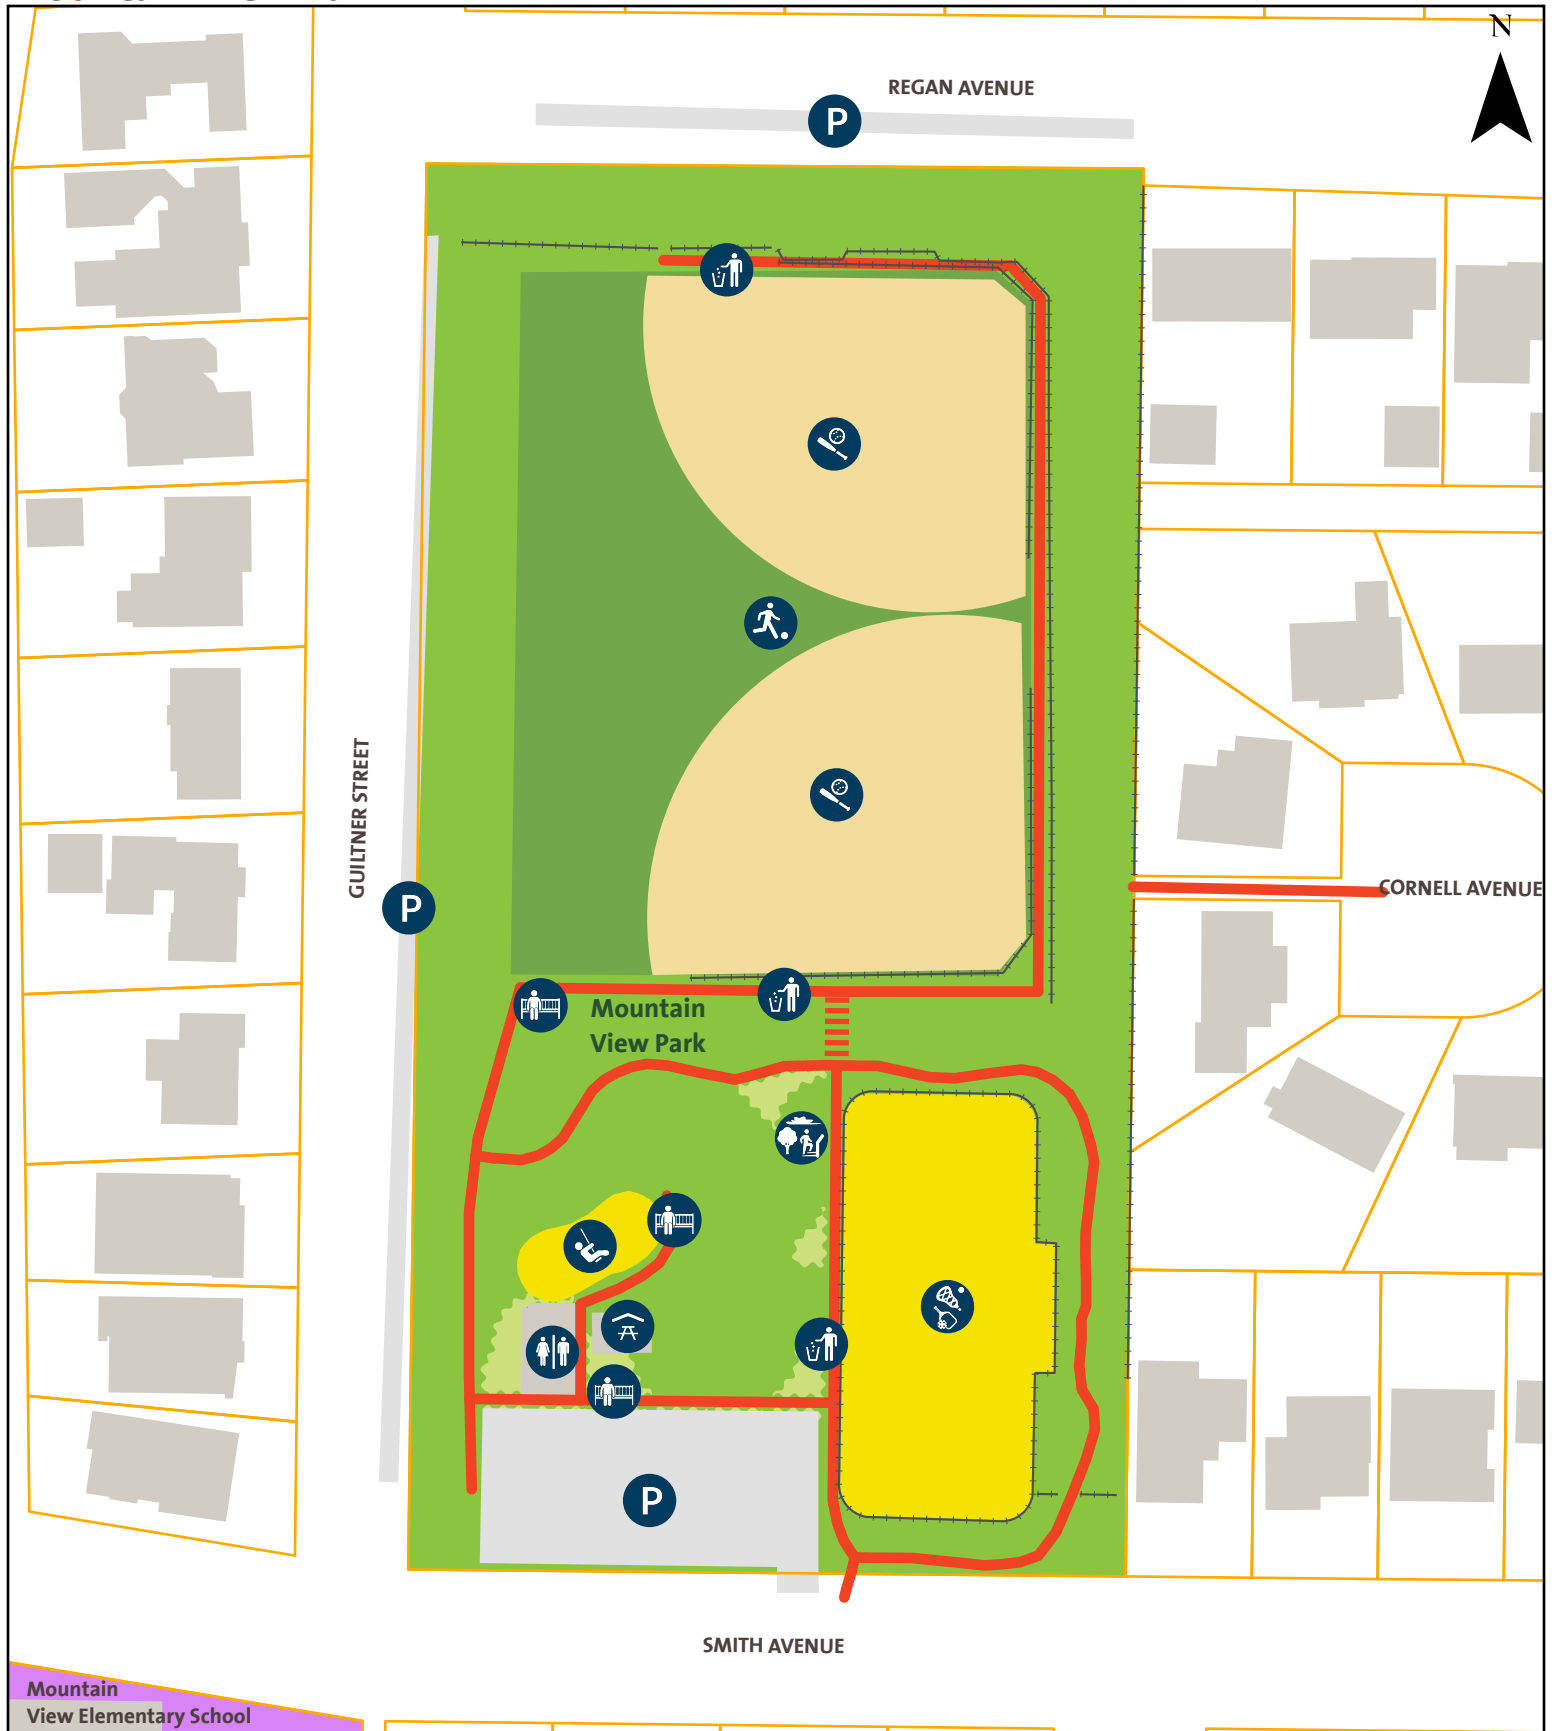

Mountain View Park

LEGEND

| | | | | |
|-------------------------|-------------------|------------|-------------------|------------------|
| Baseball Diamond | Playground | Trash Can | Property Boundary | Baseball Diamond |
| Sports Field | Picnic Shelter | Seating | Building | Sports Field |
| Lacrosse and Pickleball | Fitness Equipment | Fence | Play Area | Public School |
| Parking | Washroom | Paved Path | Garden | Park |
| | | Stairs | Parking Lot | |