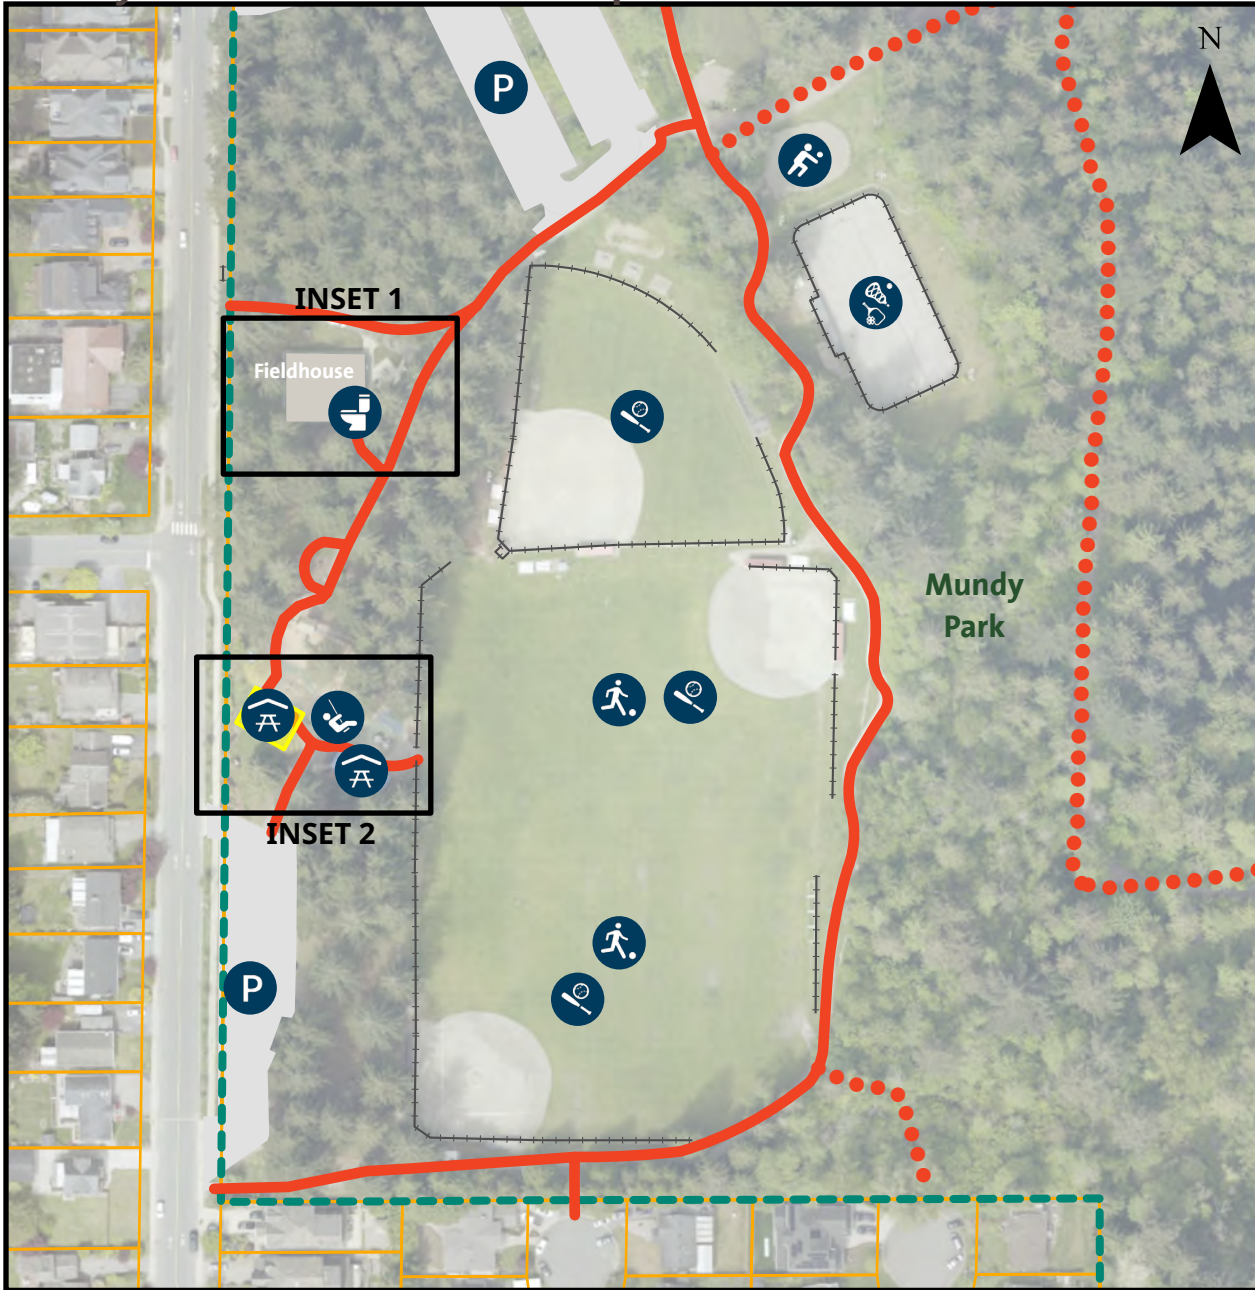

# Mundy Park - Picnic & Outdoor Space Rentals

RENTAL NOTES:

RENTAL NOTES:

- Open Space only available with Picnic Shelter (West) rental and is included in Picnic Shelter rental cost.

## LEGEND

- |                  |              |                       |               |             |                   |
|------------------|--------------|-----------------------|---------------|-------------|-------------------|
| Baseball Diamond | Playground   | Tennis and Pickleball | Paved Path    | Park        | Property Boundary |
| Beach Volleyball | Sports Field | Wading Pool           | Unpaved Trail | Parking Lot | Open Space        |
| Parking          | Spray Park   | Washroom              | Stairs        |             |                   |
| Picnic Shelter   |              |                       | Fence         |             |                   |