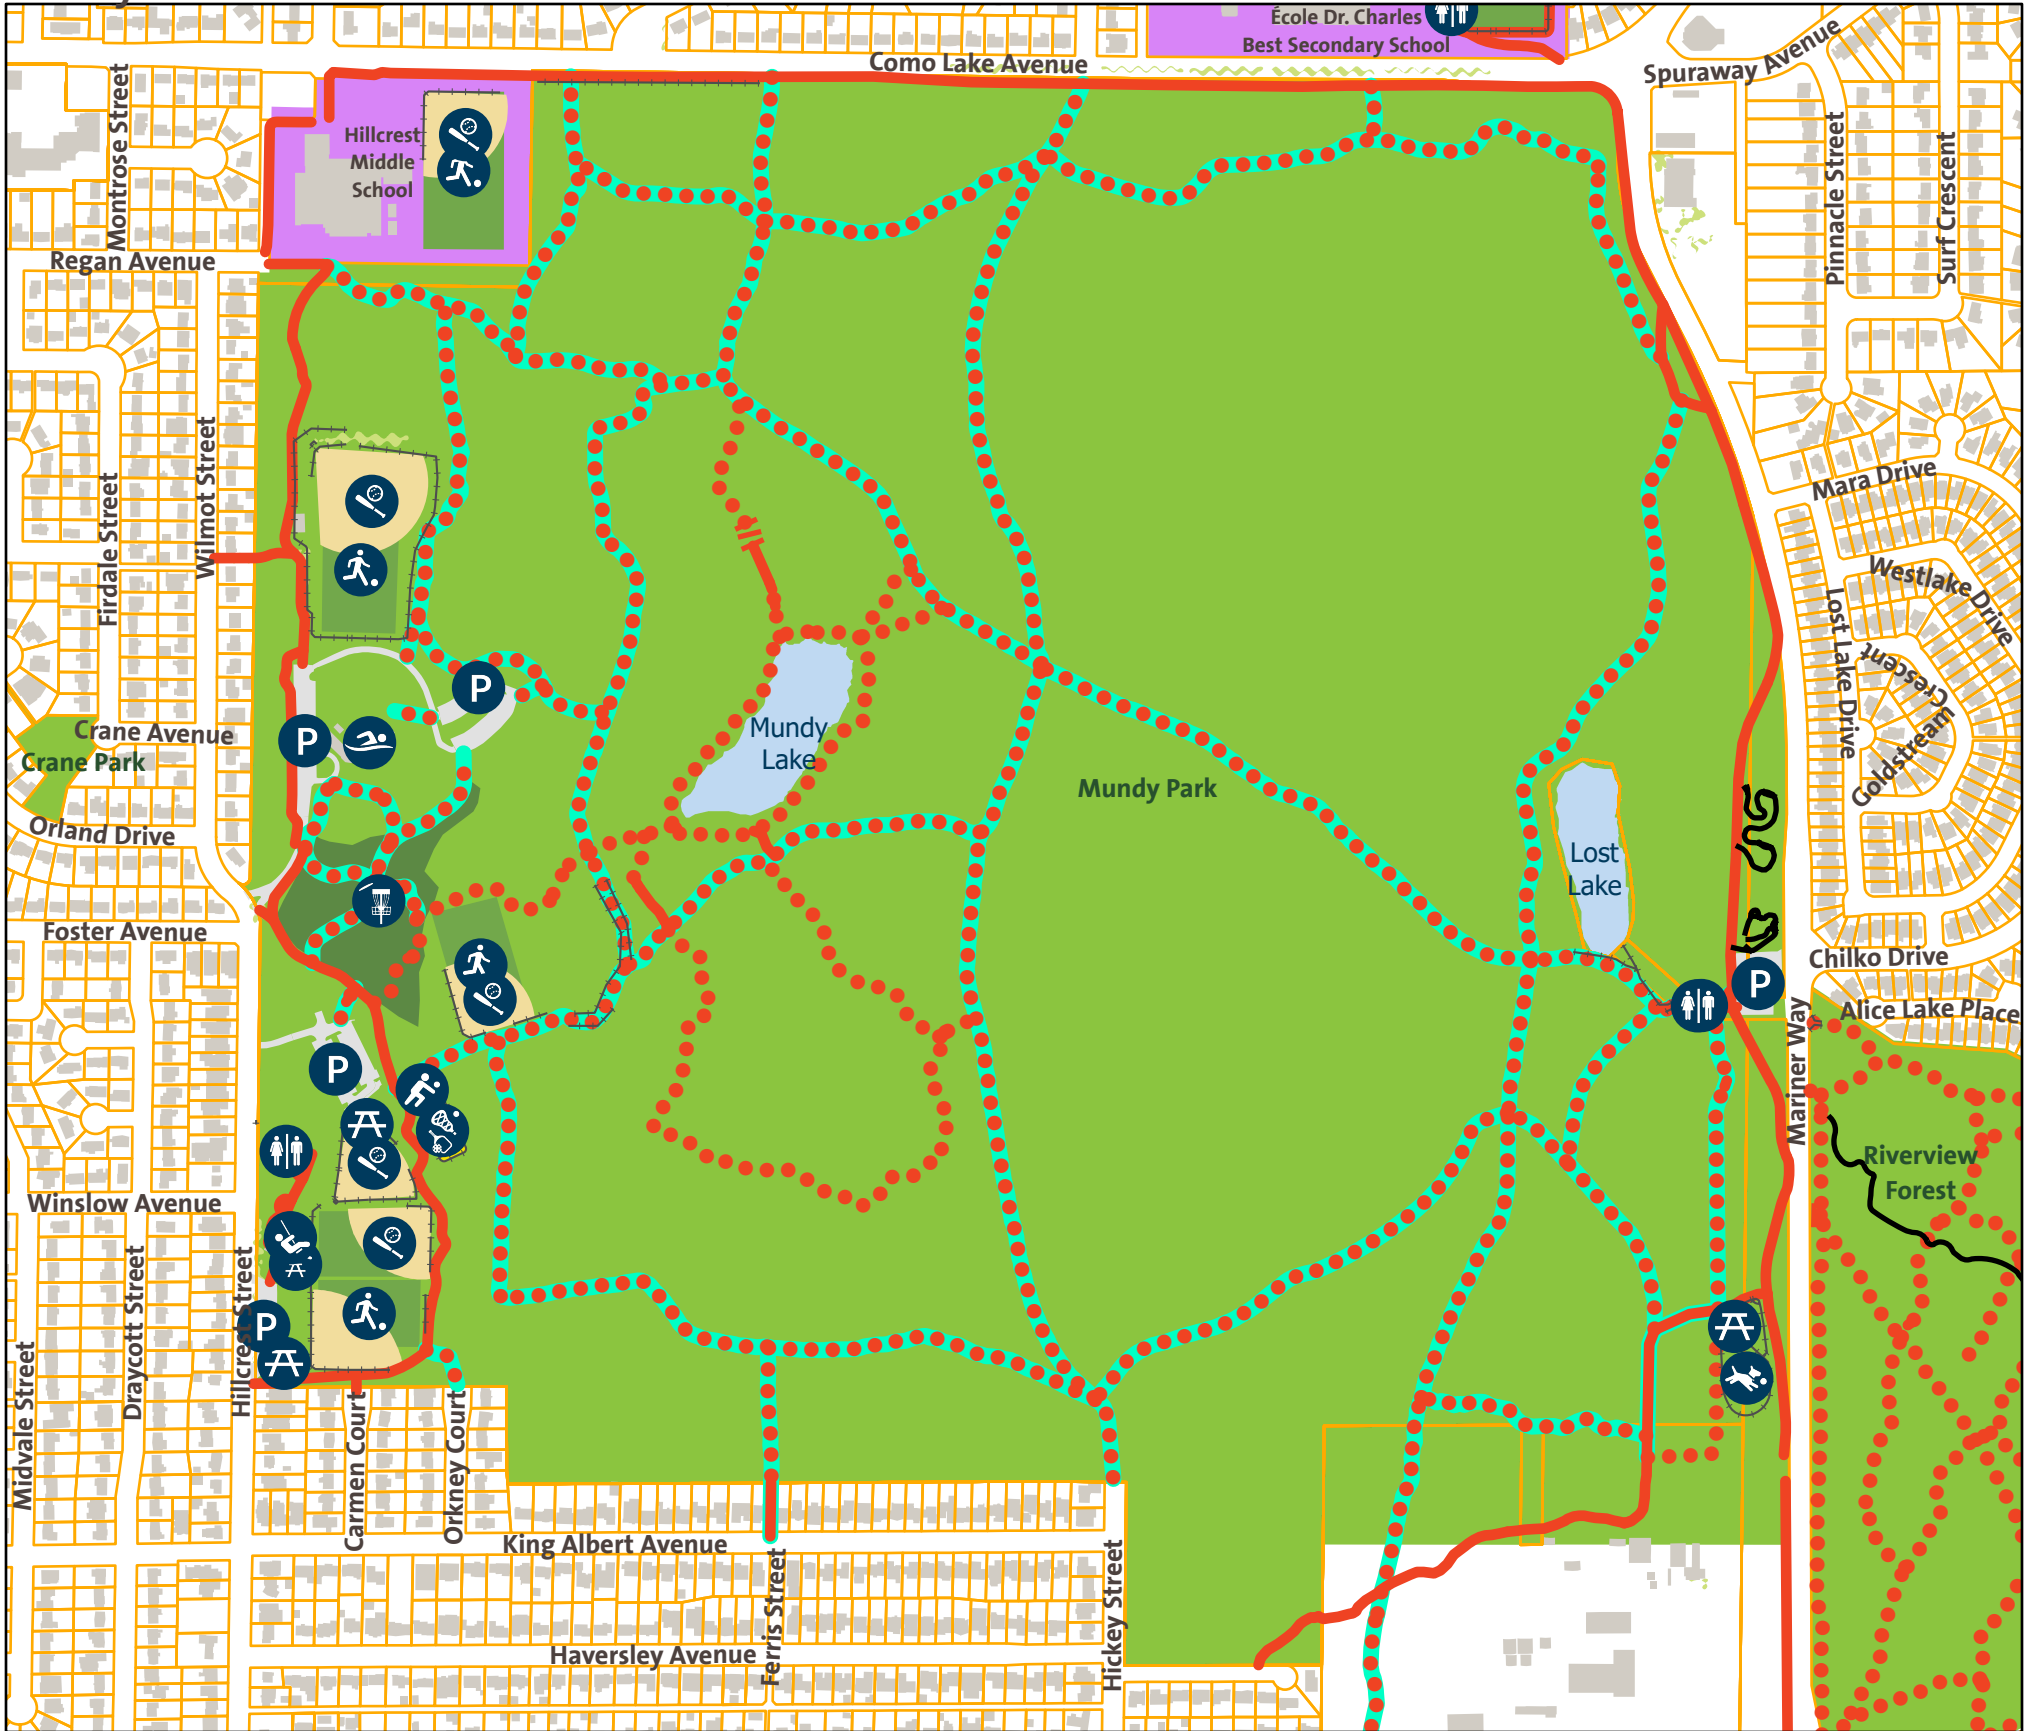

Mundy Park

LEGEND

- | | | | | | | | |
|------------------|-------------------------|----------------|--------------------|---------------------|---------------|-------------------|----------------|
| Baseball Diamond | Volleyball | Playground | Off-Leash Dog Park | Paved Path | Park | Property Boundary | Fencing |
| Disc Golf | Lacrosse and Pickleball | Picnic Table | Swimming Pools | Unpaved Trail | Garden | Parking Lot | Public Schools |
| Sports Field | Parking | Picnic Shelter | Washroom | Stairs | Play Area | Baseball Diamond | Waterbody |
| | | | | Dog Off-Leash Trail | Building | Disc Golf | |
| | | | | Bike Park | Playing Field | | |