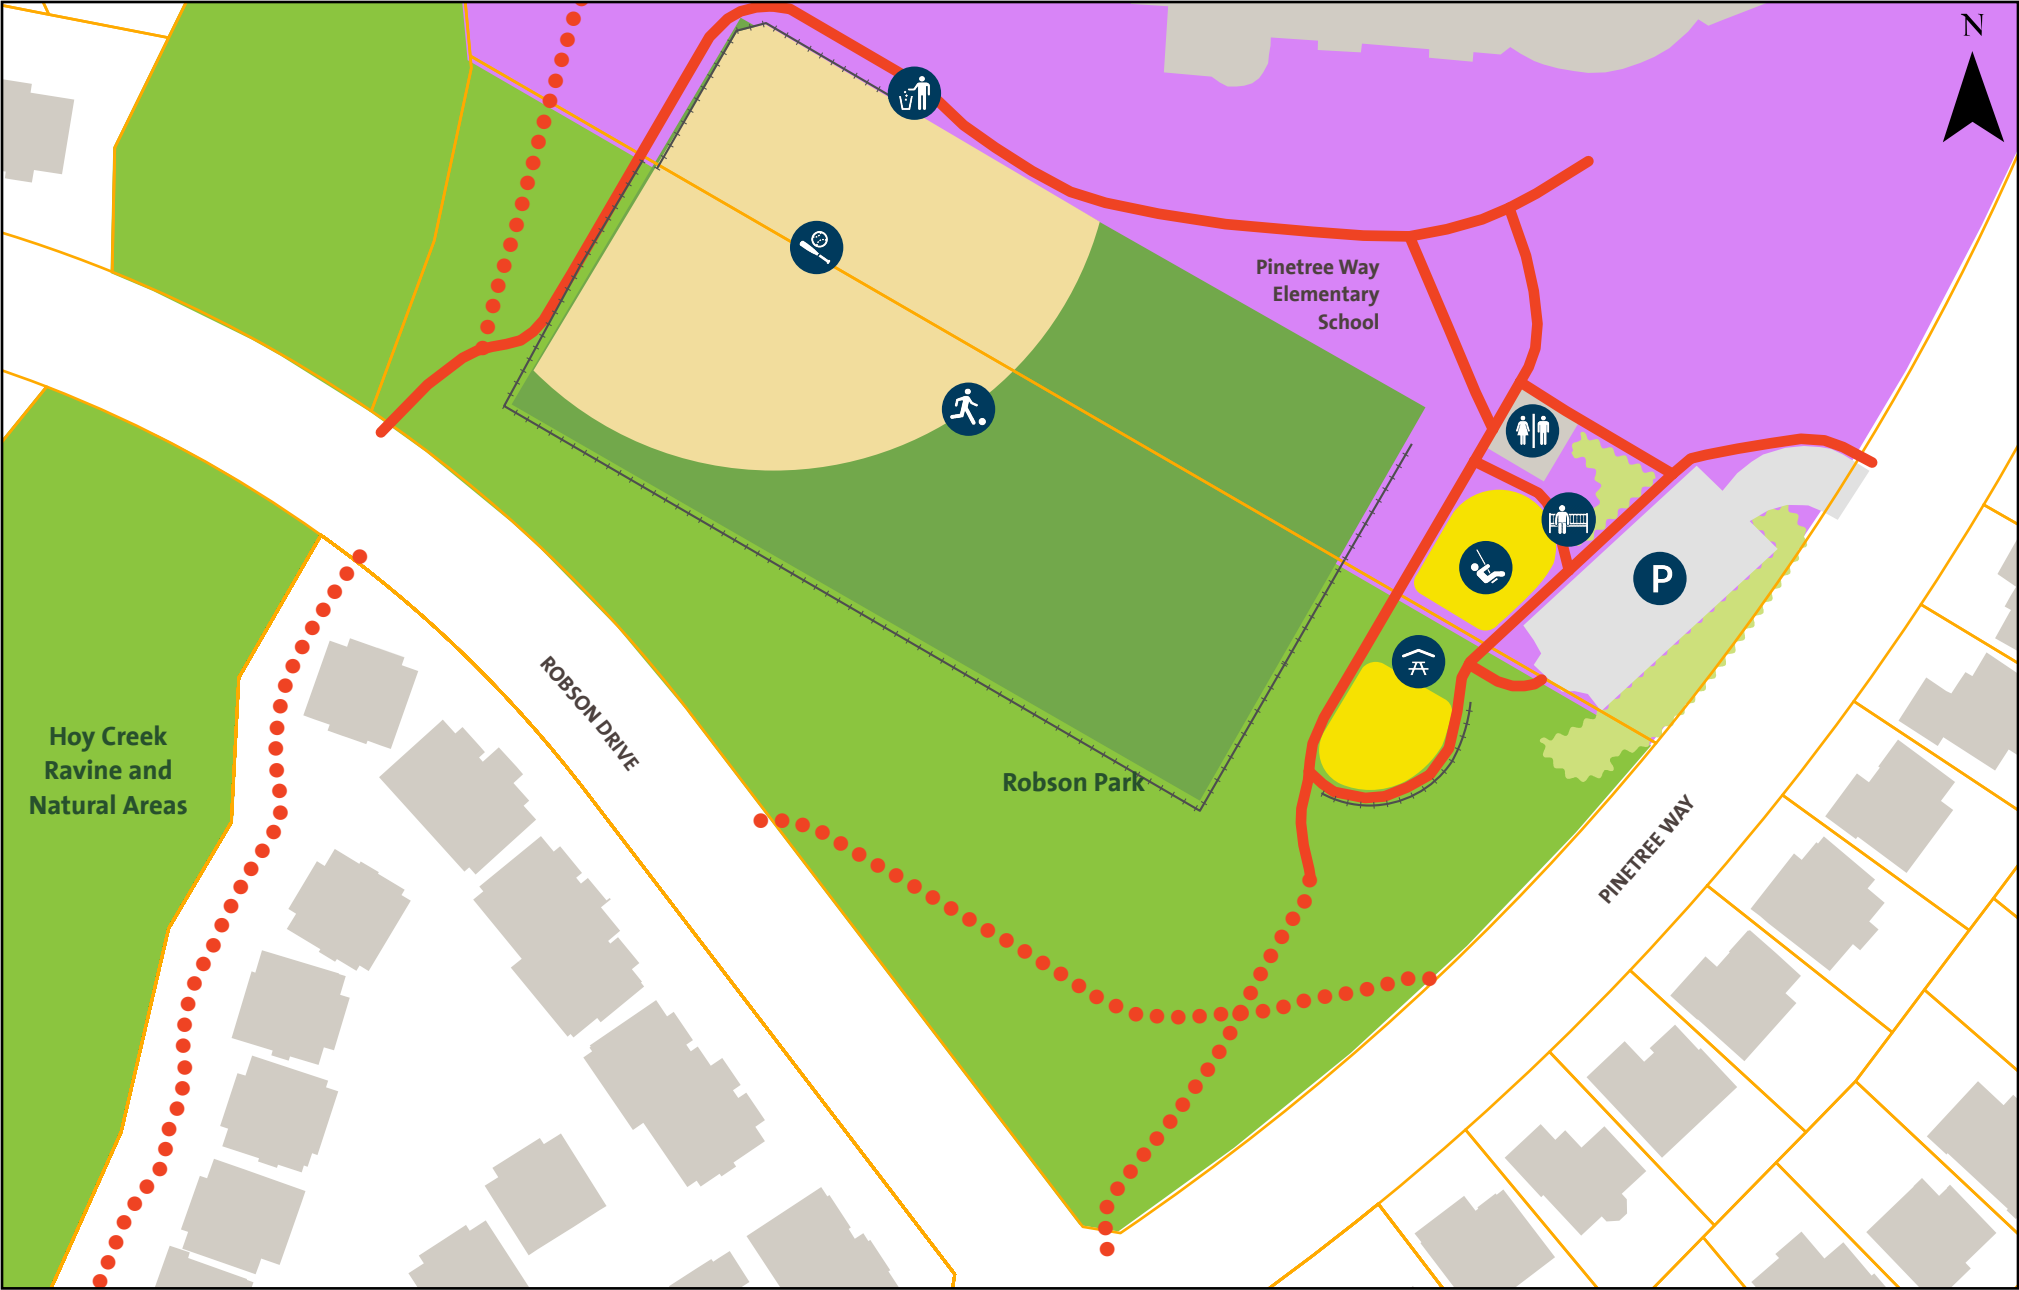

Robson Park

LEGEND

- | | | | | | | | | | | | | | | | |
|--|------------------|--|------------|--|----------------|--|---------------|--|---------------|--|--------|--|-------------------|--|------------------|
| | Baseball Diamond | | Parking | | Picnic Shelter | | Trash Can | | Paved Path | | Park | | Building | | Baseball Diamond |
| | Sports Field | | Playground | | Seating | | Washroom | | Unpaved Trail | | Garden | | Property Boundary | | Sports Field |
| | Fence | | Play Area | | Parking Lot | | Public School | | | | | | | | |