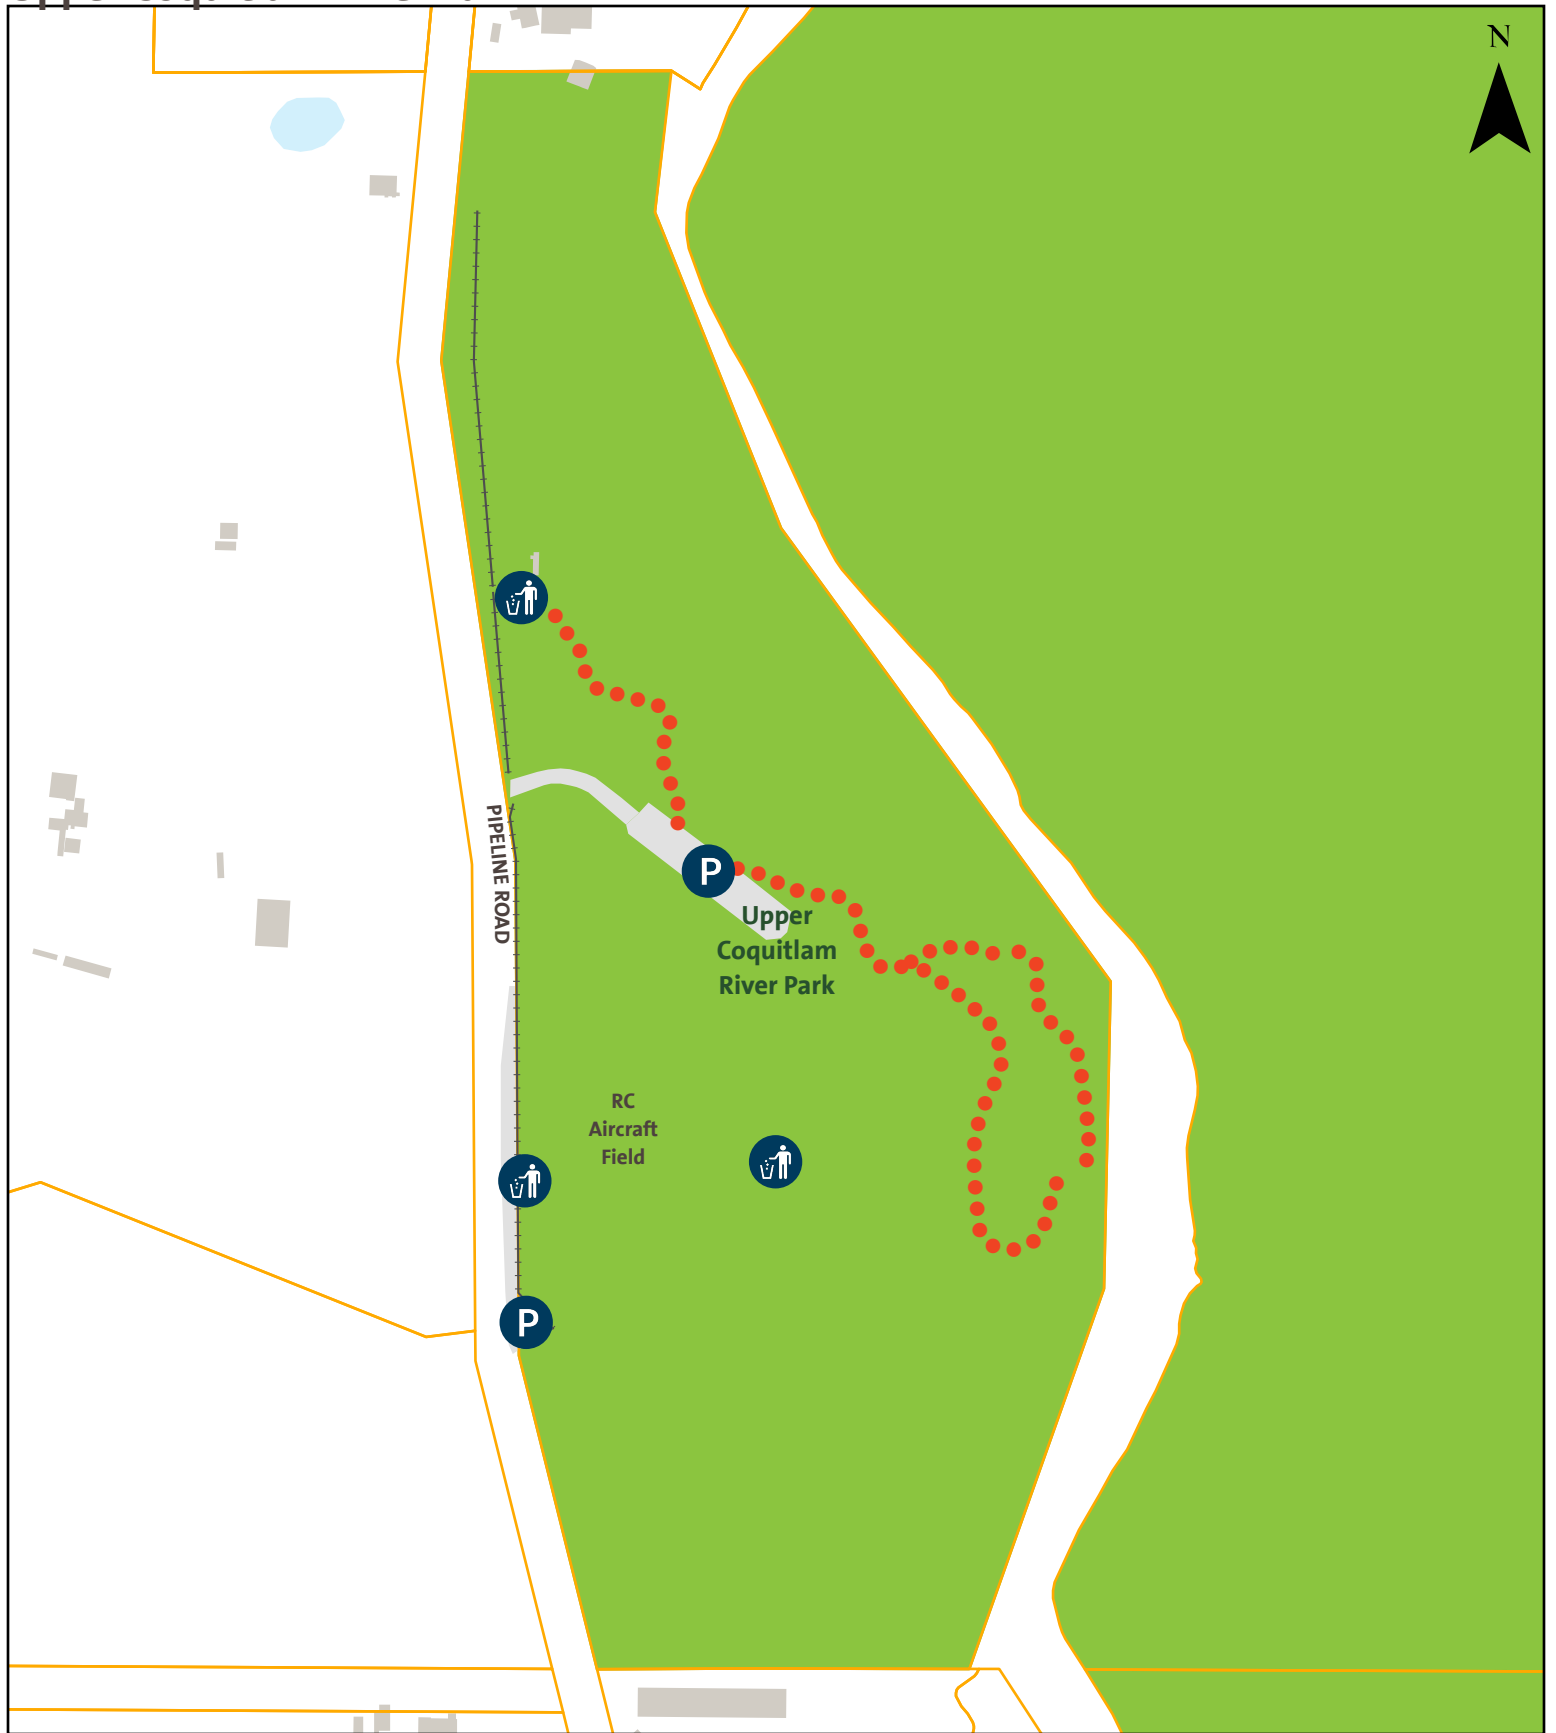

Upper Coquitlam River Park

LEGEND

- | | | |
|---------------|----------|-------------------|
| Parking | Fence | Property Boundary |
| Trash Can | Park | Parking Lot |
| Unpaved Trail | Building | Waterbody |