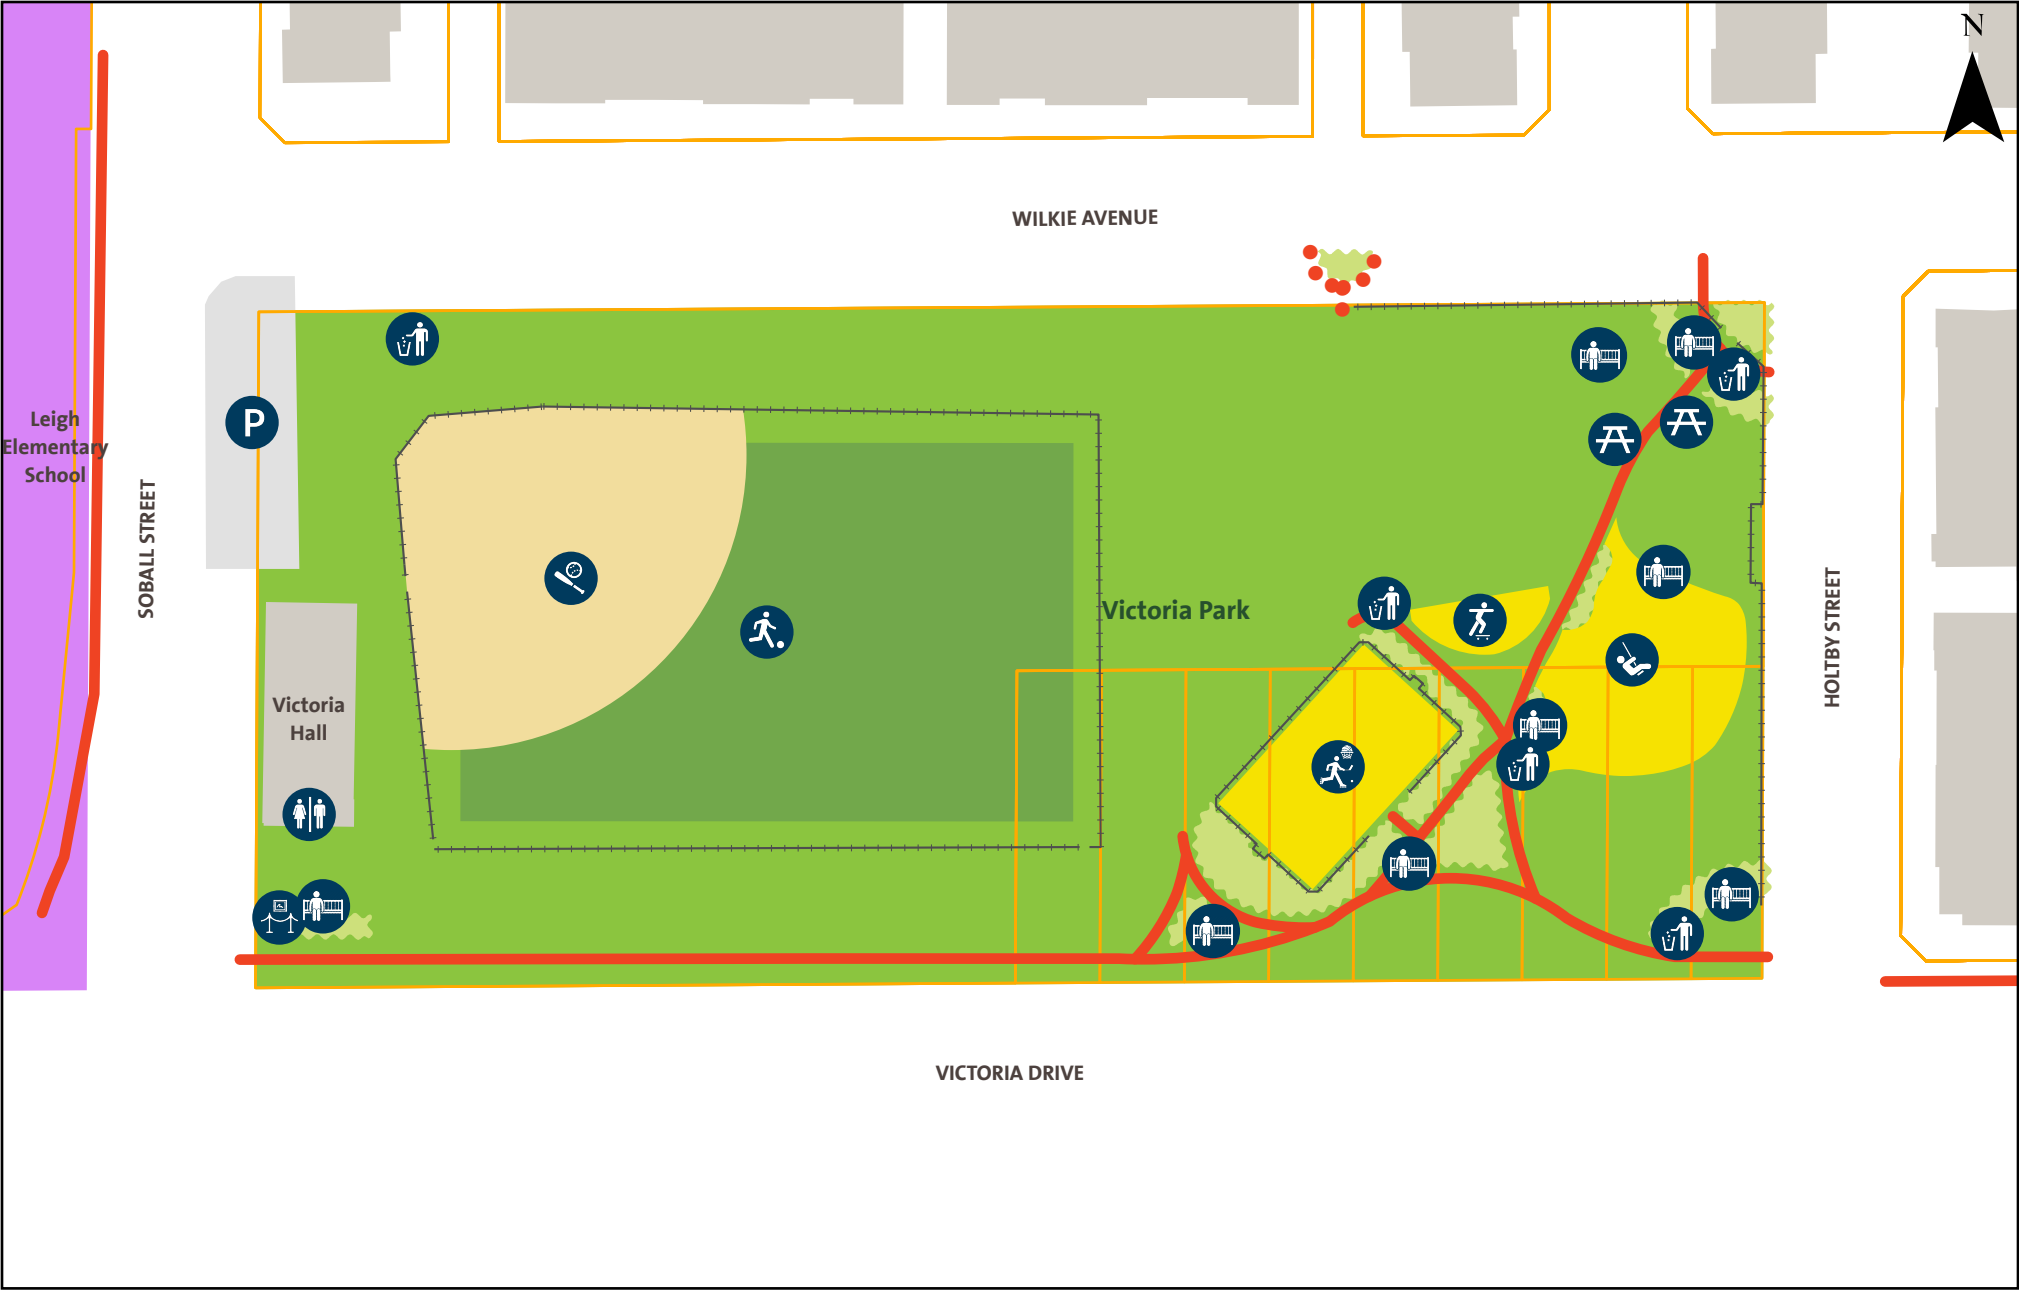

Victoria Park

LEGEND

- | | | | | | | | |
|------------------|------------------------------|--------------|-----------|------------|---------------|-------------------|------------------|
| Baseball Diamond | Basketball and Roller Hockey | Playground | Seating | Public Art | Unpaved Trail | Play Area | Baseball Diamond |
| Sports Field | Parking | Picnic Table | Trash Can | Washroom | Fence | Building | Sports Field |
| Skateboard Park | | | | Paved Path | Park | Property Boundary | Public School |
| | | | | | Garden | Parking Lot | |