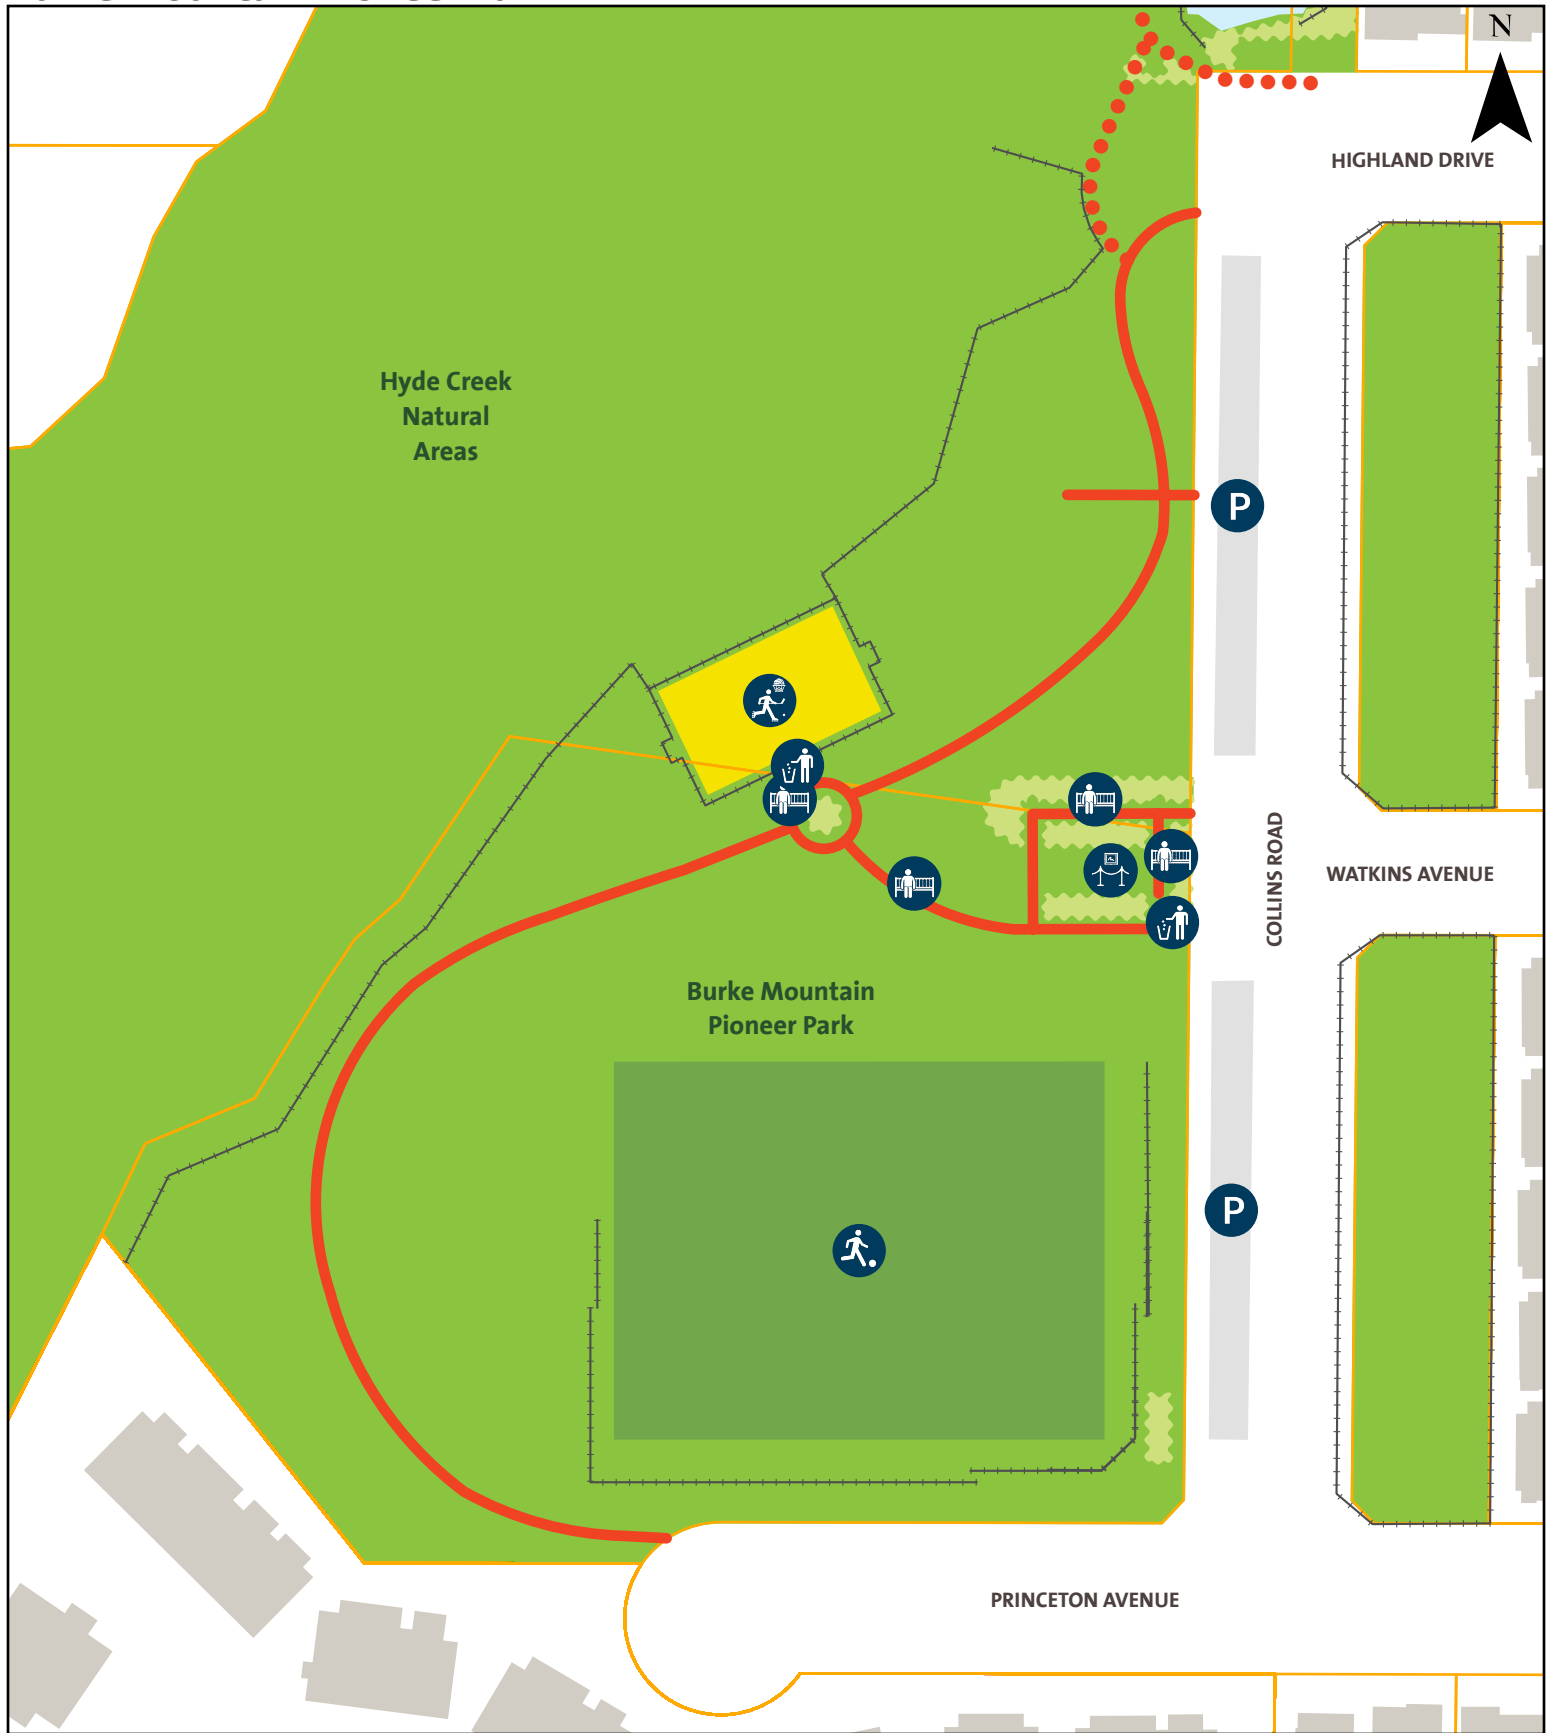

Burke Mountain Pioneer Park

LEGEND

- | | | | | | |
|---|---|--|--|--|---|
|  Sports Field |  Parking |  Seating |  Fence |  Park |  Sport Court |
|  Basketball and Roller Hockey |  Trash Can |  Public Art |  Paved Path |  Garden |  Parking Lot |
| | | |  Unpaved Trail |  Sports Field |  Building |