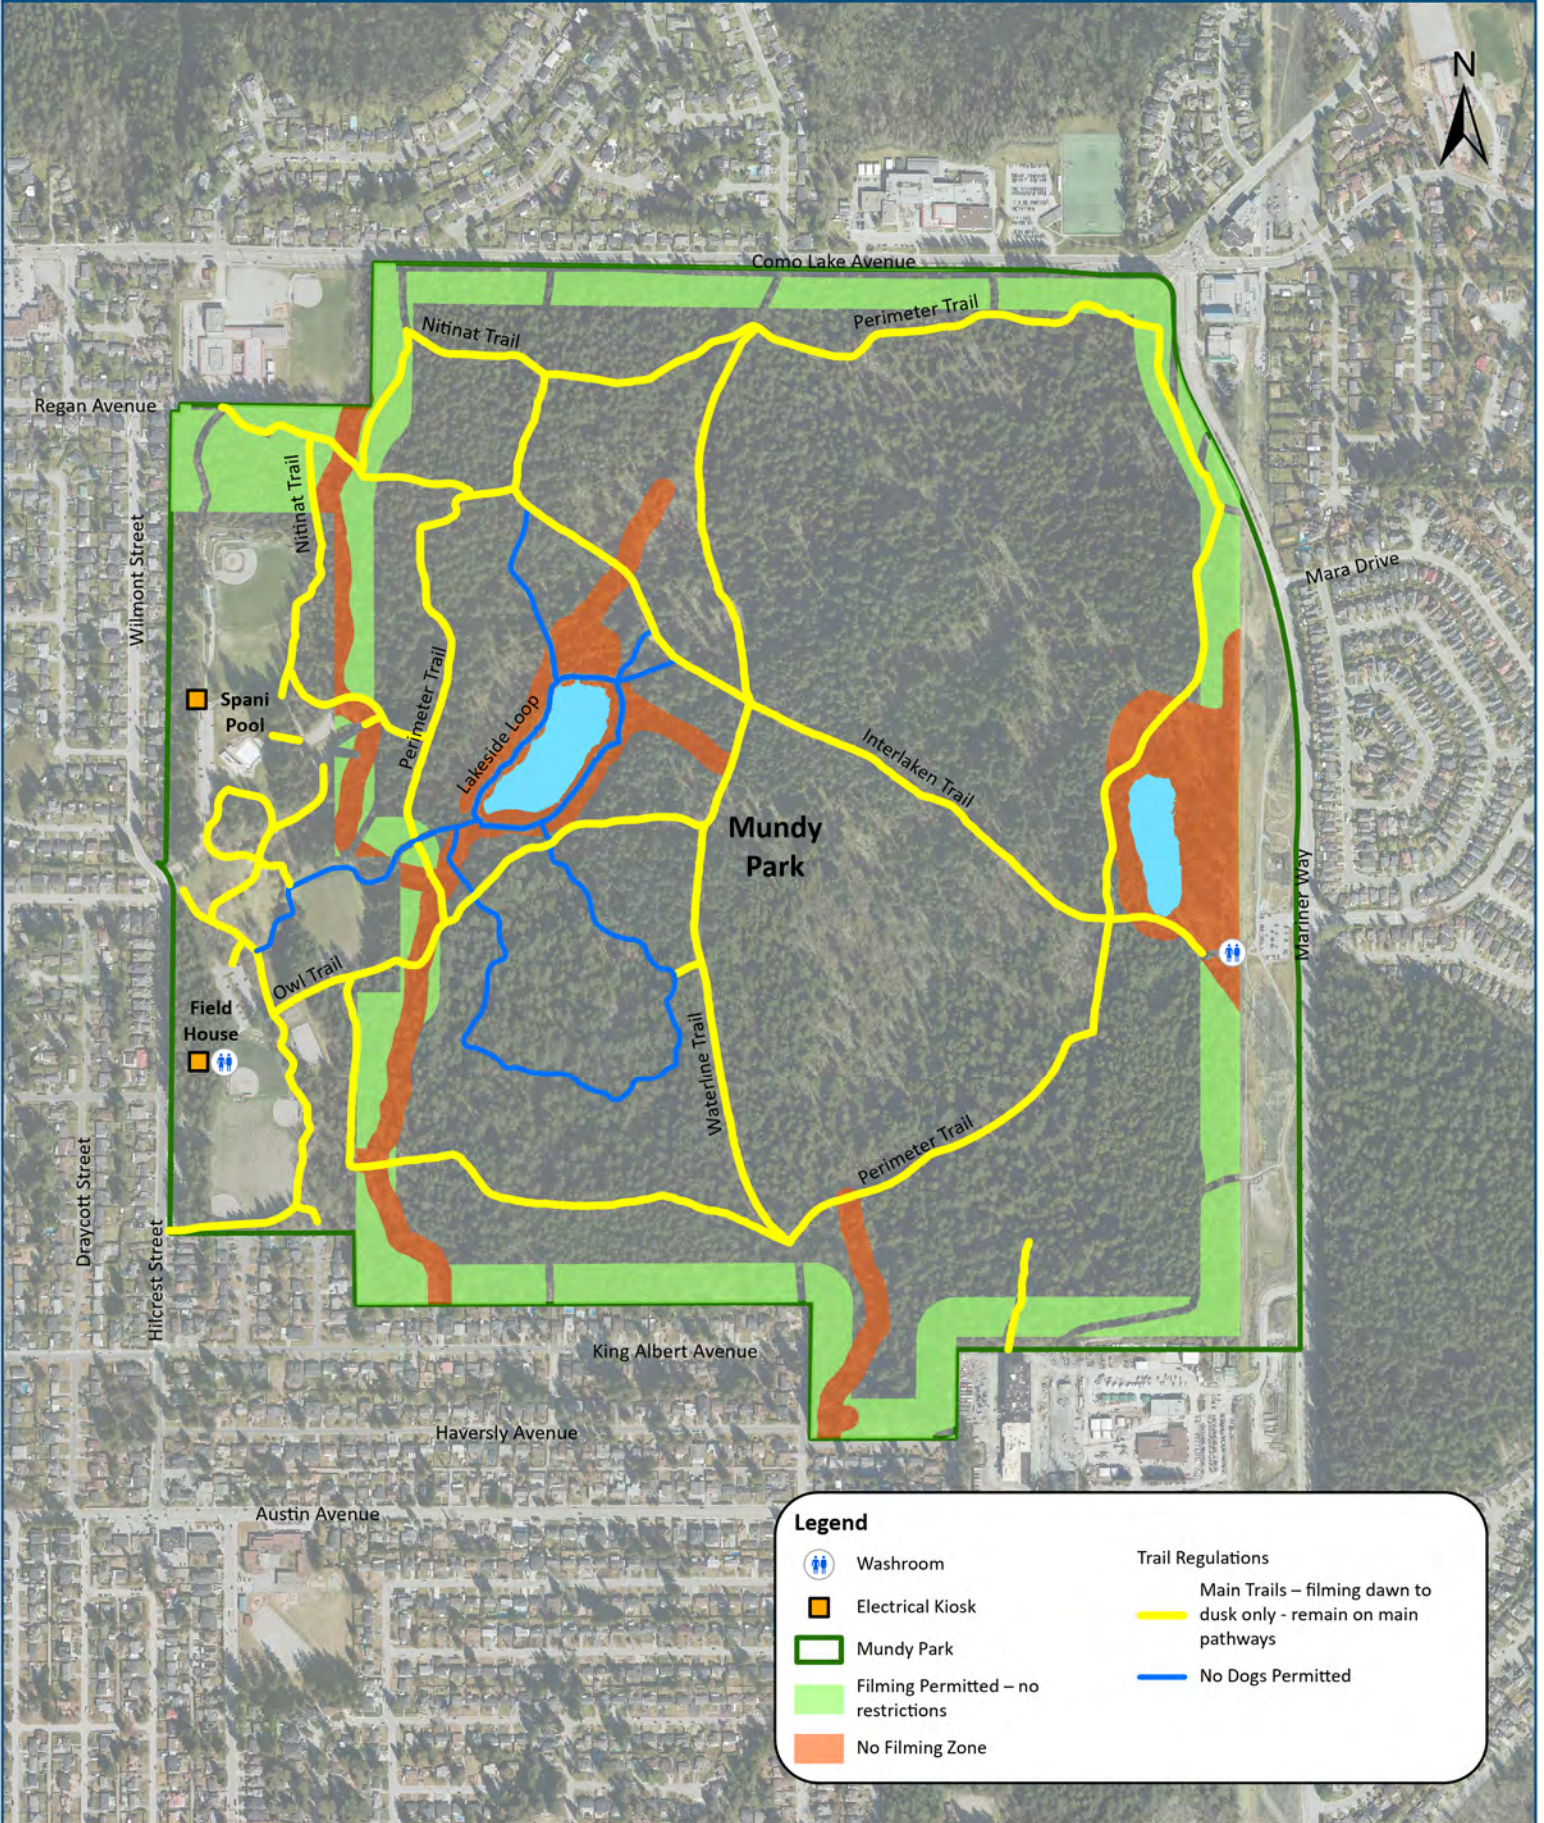

Mundy Park Filming Considerations

Legend

	Washroom	Trail Regulations
	Electrical Kiosk	Main Trails – filming down to dusk only - remain on main pathways
	Mundy Park	No Dogs Permitted
	Filming Permitted – no restrictions	
	No Filming Zone	