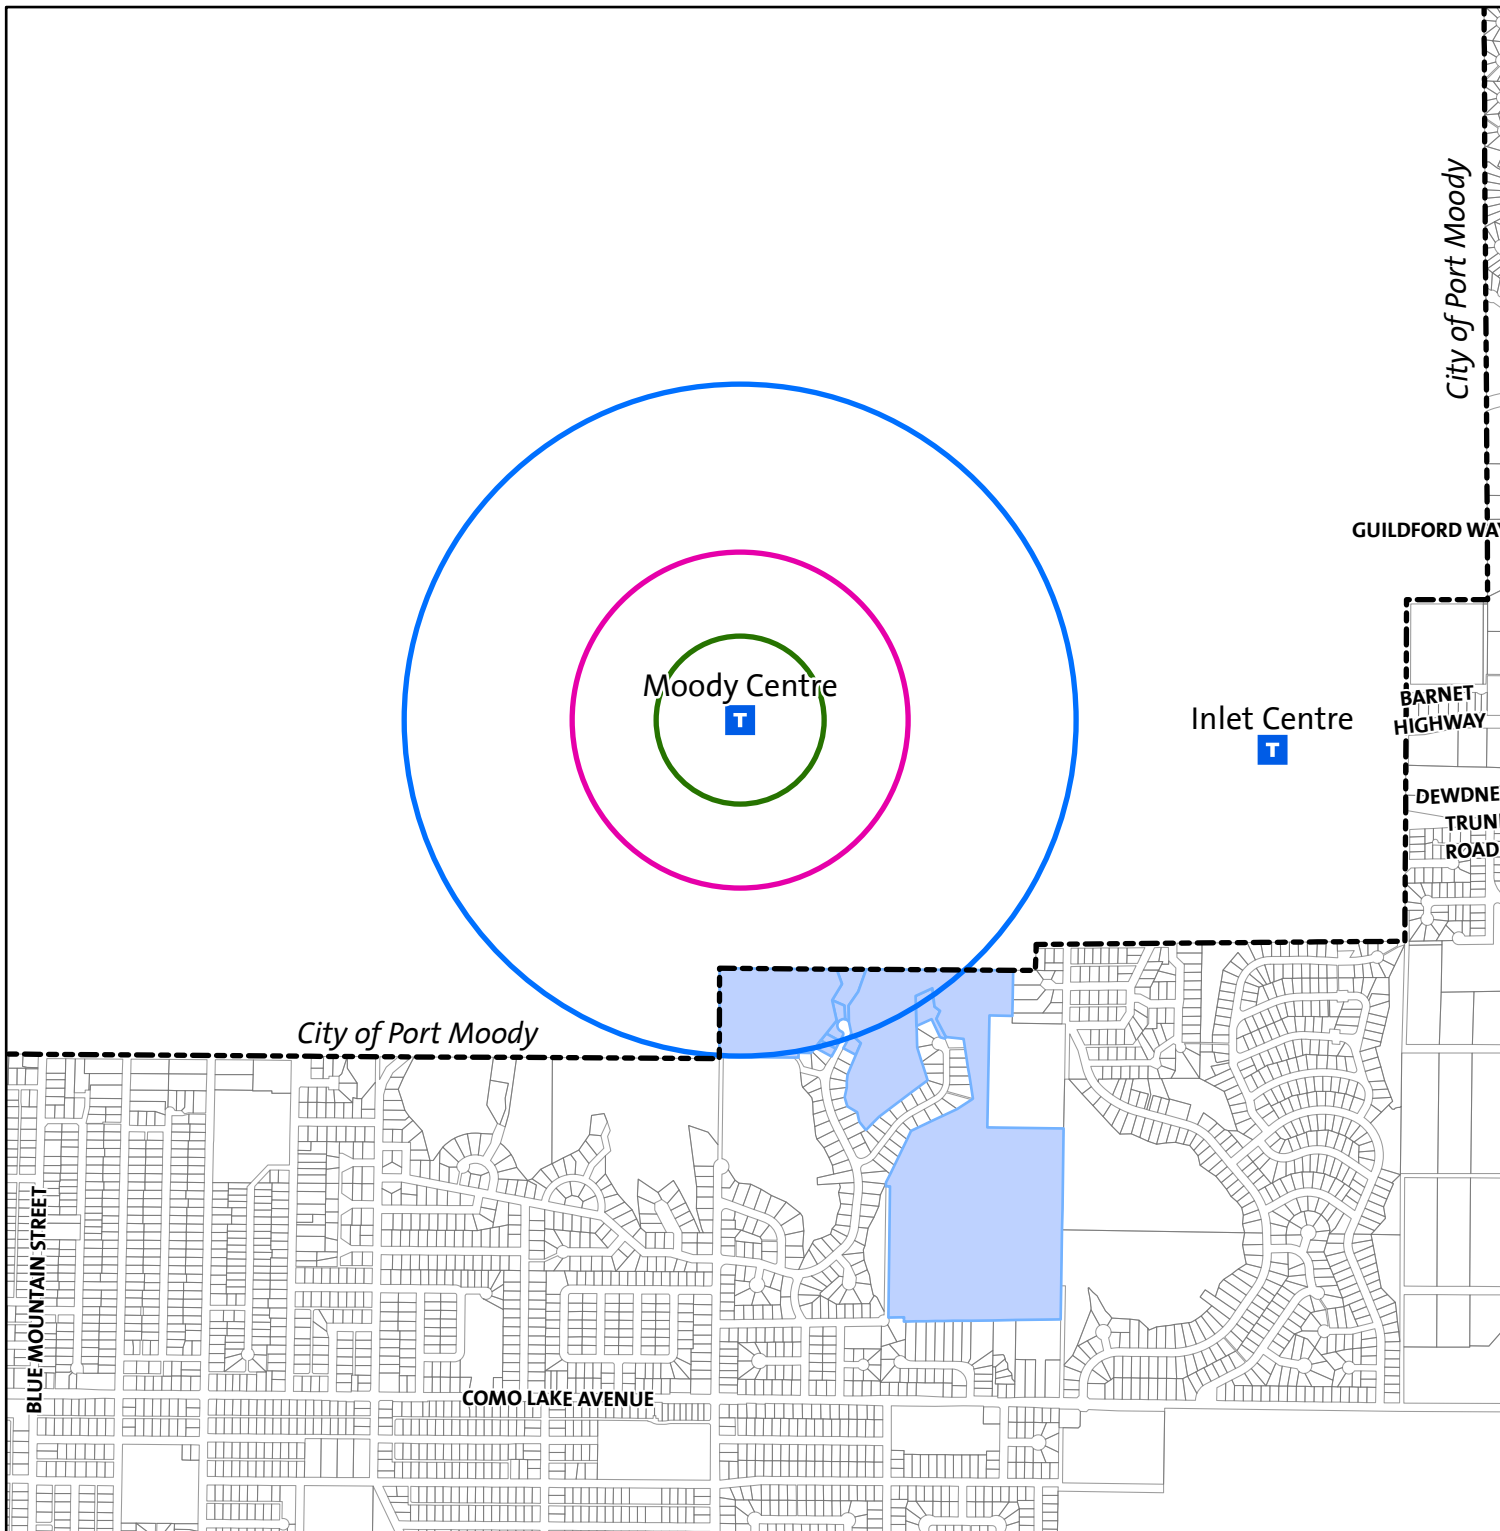

# Moody Centre Station Transit-Oriented Area

## LEGEND

Transit Station

 Transit Station

Transit-Oriented Area Tiers

 Tier 1 (up to 200m)

 Tier 2 (more than 200m and up to 400m)

 Tier 3 (more than 400m and up to 800m)

Transit-Oriented Area

 Tier 3

Meters

SCALE: 1: 18,000

Date Created: XXXX

Map Projection: UTM Nad1983  
Prepared By: Planning & Development  
Source: City of Coquitlam