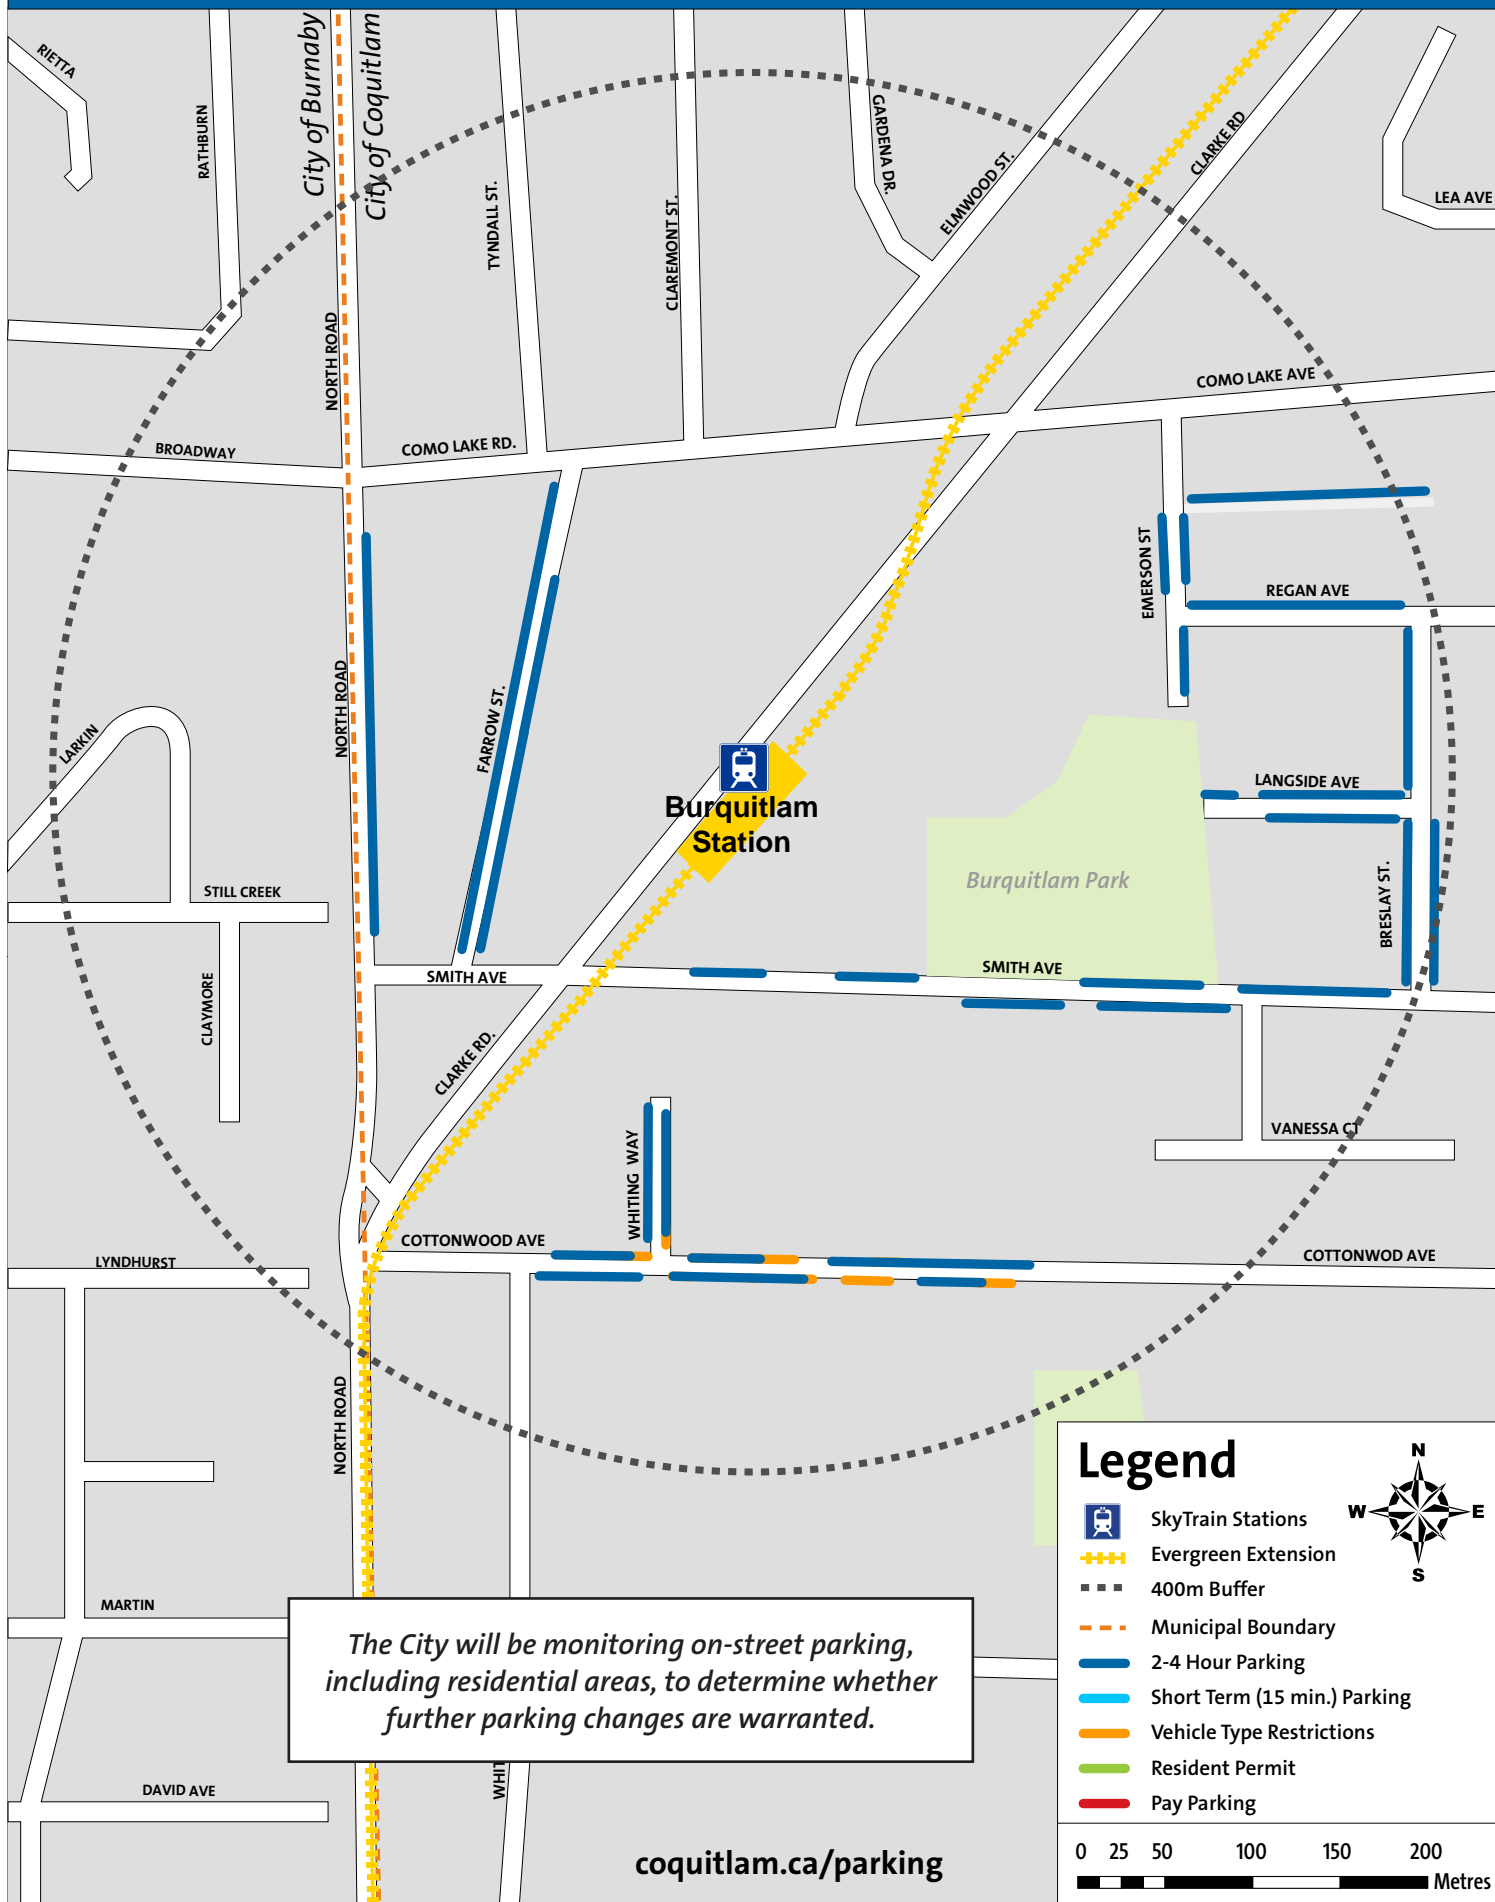

BURQUITLAM STATION AREA

Parking Regulations in effect Dec. 5, 2016

The City will be monitoring on-street parking, including residential areas, to determine whether further parking changes are warranted.

Legend

- SkyTrain Stations
- Evergreen Extension
- 400m Buffer
- Municipal Boundary
- 2-4 Hour Parking
- Short Term (15 min.) Parking
- Vehicle Type Restrictions
- Pay Parking
- Resident Permit

0 25 50 100 150 200
Metres