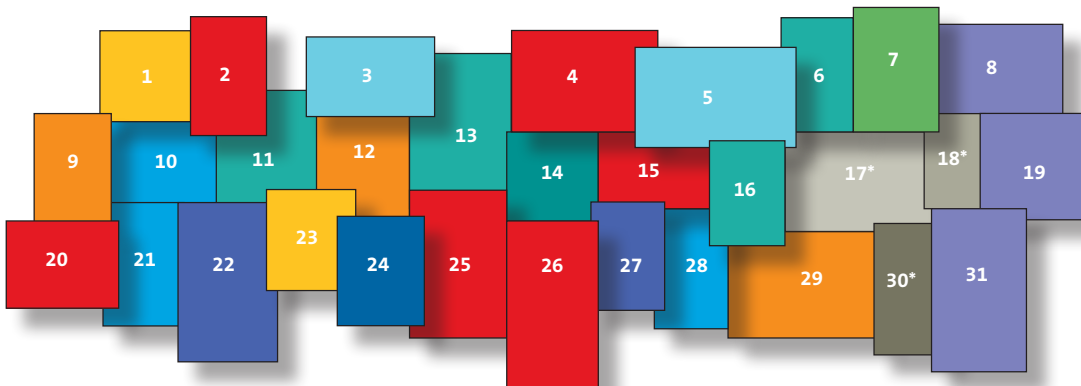

Coquitlam Synthesis

The artists are: Irene Ahn, Travis Anderson, Connie Chen, Alice Guo, Stephanie Heng, Hartman Ho, Shireen Noor, Jane Ro, Rachel Rozanski, Jimin Park and Lucy Xu.

Artists	Illustrations							
Irene Ahn	7							
Travis Anderson	1	23						
Connie Chen	3	5	17*	18*				
Alice Guo	8	19	31					
Stephanie Heng	9	12	17*	29	30*			
Hartman Ho	10	21	28					
Shireen Noor	6	11	13	16				
Jane Ro	24							
Rachel Rozanski	2	4	15	18*	20	25	26	30*
Jimin Park	14							
Lucy Xu	22	27						

* Grey images depict collaborations

Coquitlam