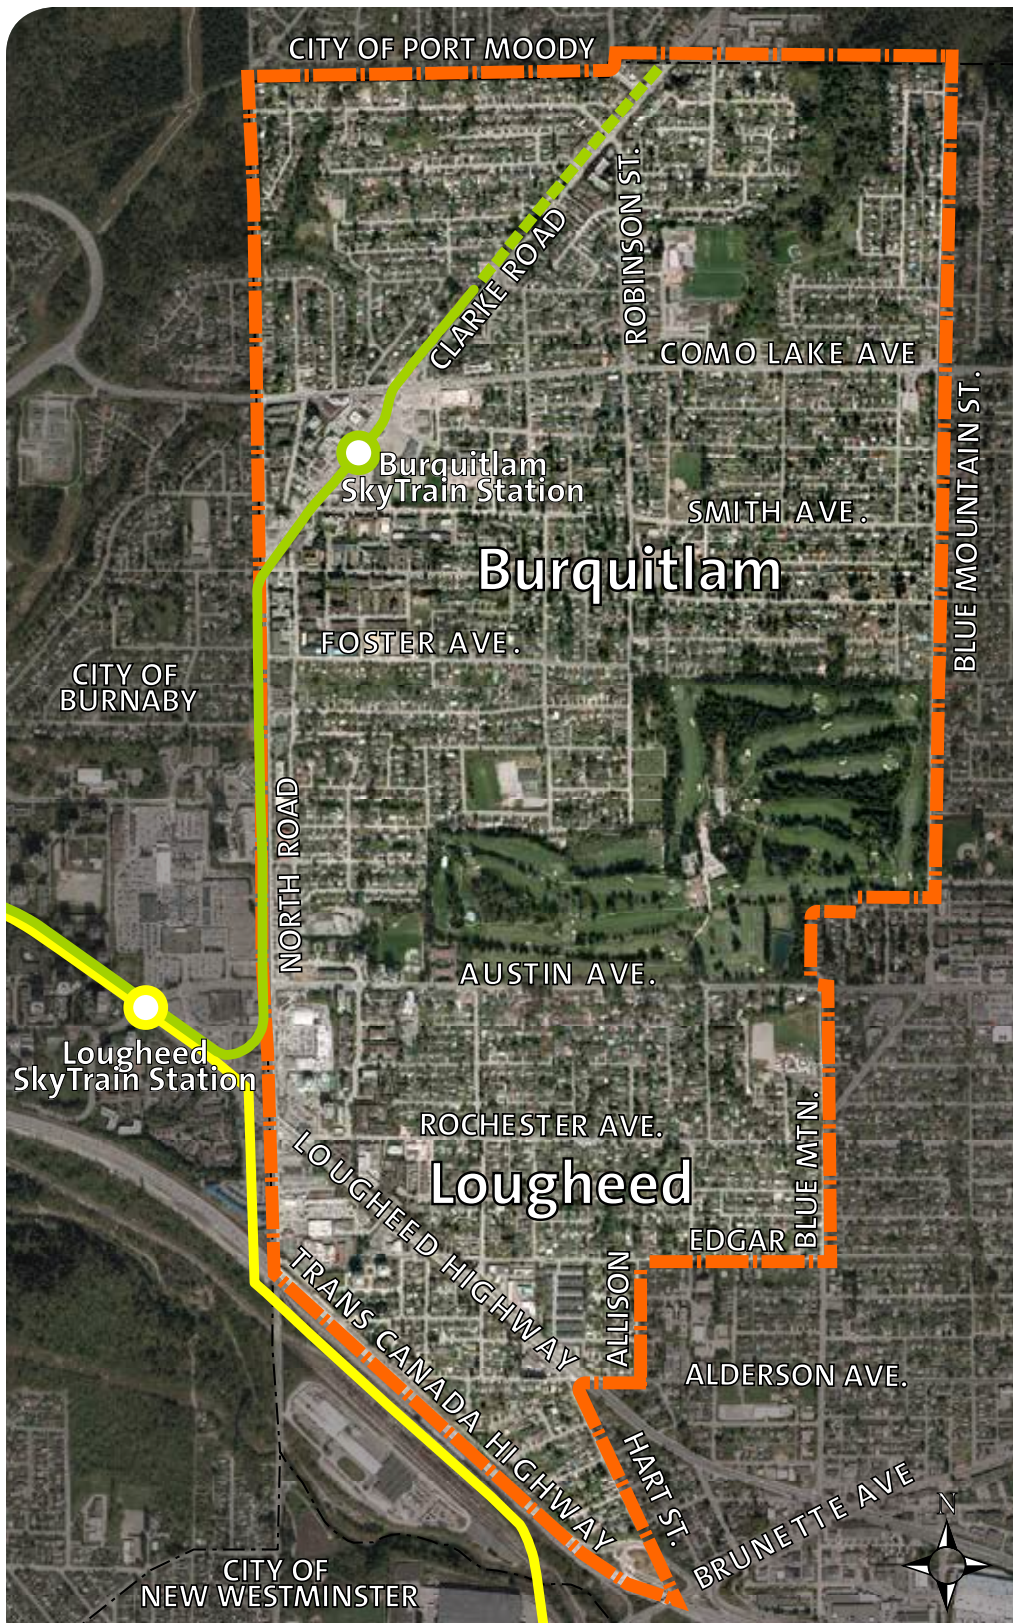

### PHASE 2

Land Use and Policy Options  
Spring/Summer 2015

Above all...  
**Coquitlam**

## Quick Facts:

- The BLNP area is over 560 hectares (almost 1400 acres).
- North Road was built in 1859 to connect New Westminister to Burrard Inlet; it is one of the oldest roads in the Lower Mainland.
- The Vancouver Golf Club, was incorporated in 1910.
- When the Evergreen Line opens, the SkyTrain will be the longest rapid transit network in Canada at 79.6 km.
- The Evergreen Line is projected to serve 70,000 people per day by 2021.
- Around 14,000 new residents are expected to call this area home by 2041.

*Above all...*

**Coquitlam**