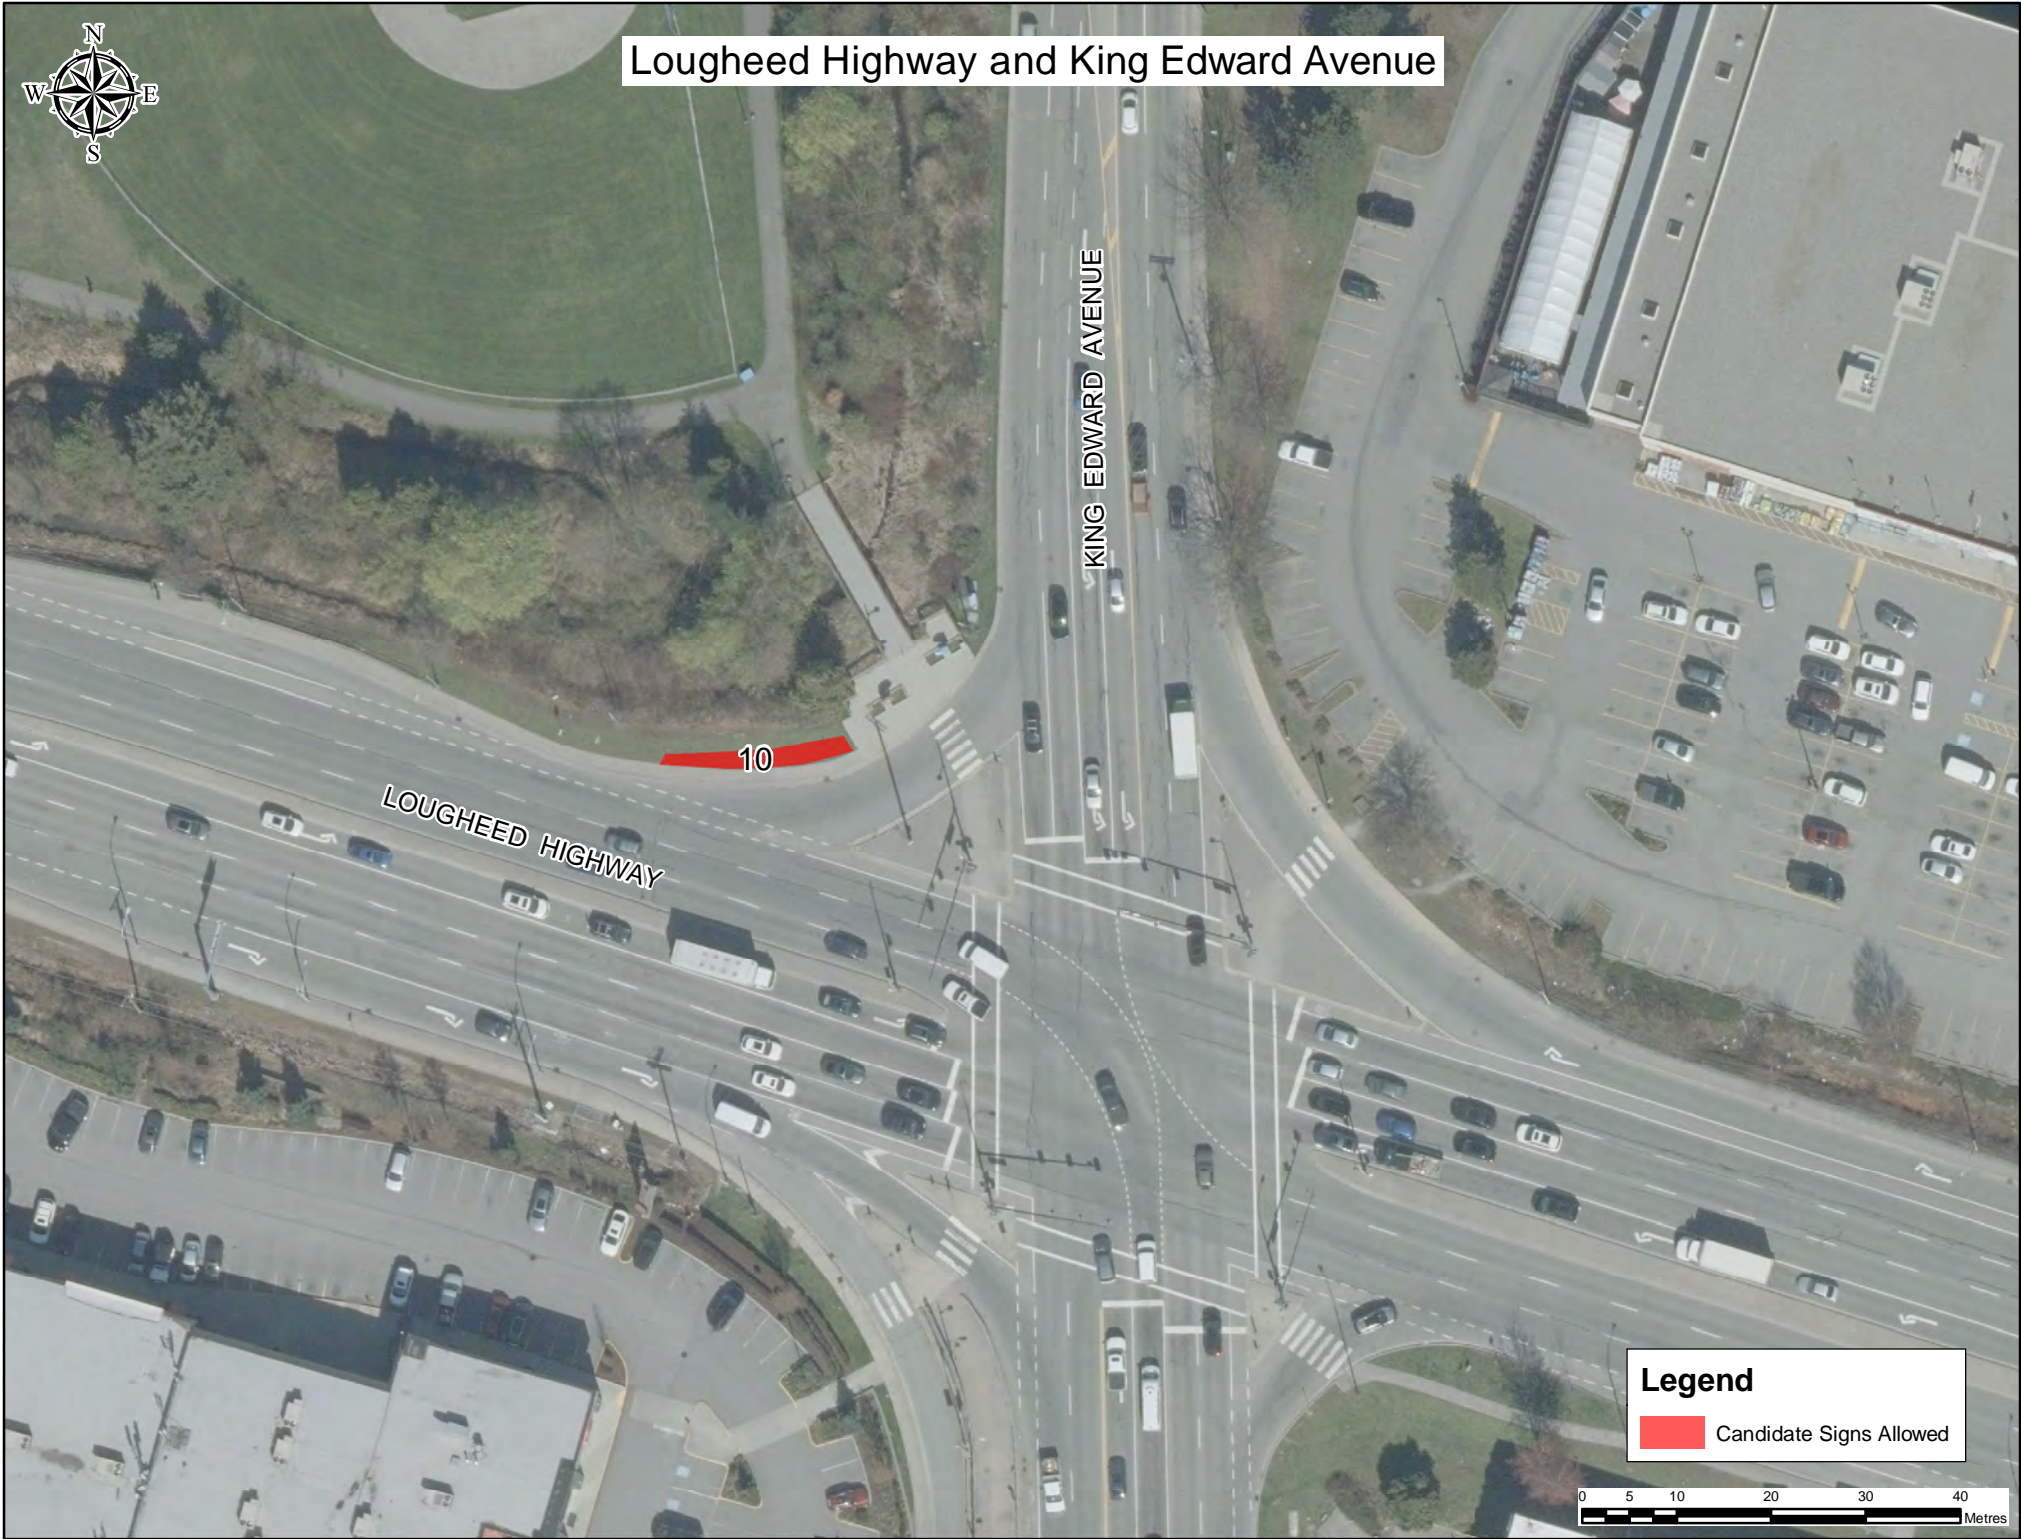

SHAUGHNESSY STREET

DAVID AVENUE

**Legend**

 Candidate Sign Locations

North side of David Avenue between Pinetree Way & Johnson Street (at Waterford Place)

**Legend**

- Candidate Signs Allowed
- No Signs Allowed

# Dewdney Trunk Road and Lougheed Highway

## Legend

-  Candidate Signs Allowed
-  No Signs Allowed

Northwest corner of Como Lake Avenue and Mariner Way

**Legend**

 Candidate Signs Allowed

Lougheed Highway across from Colony Farm Road

**Legend**

 Candidate Signs Allowed

# Lougheed Highway and King Edward Avenue

10

LOUGHEED HIGHWAY

KING EDWARD AVENUE

**Legend**

 Candidate Signs Allowed