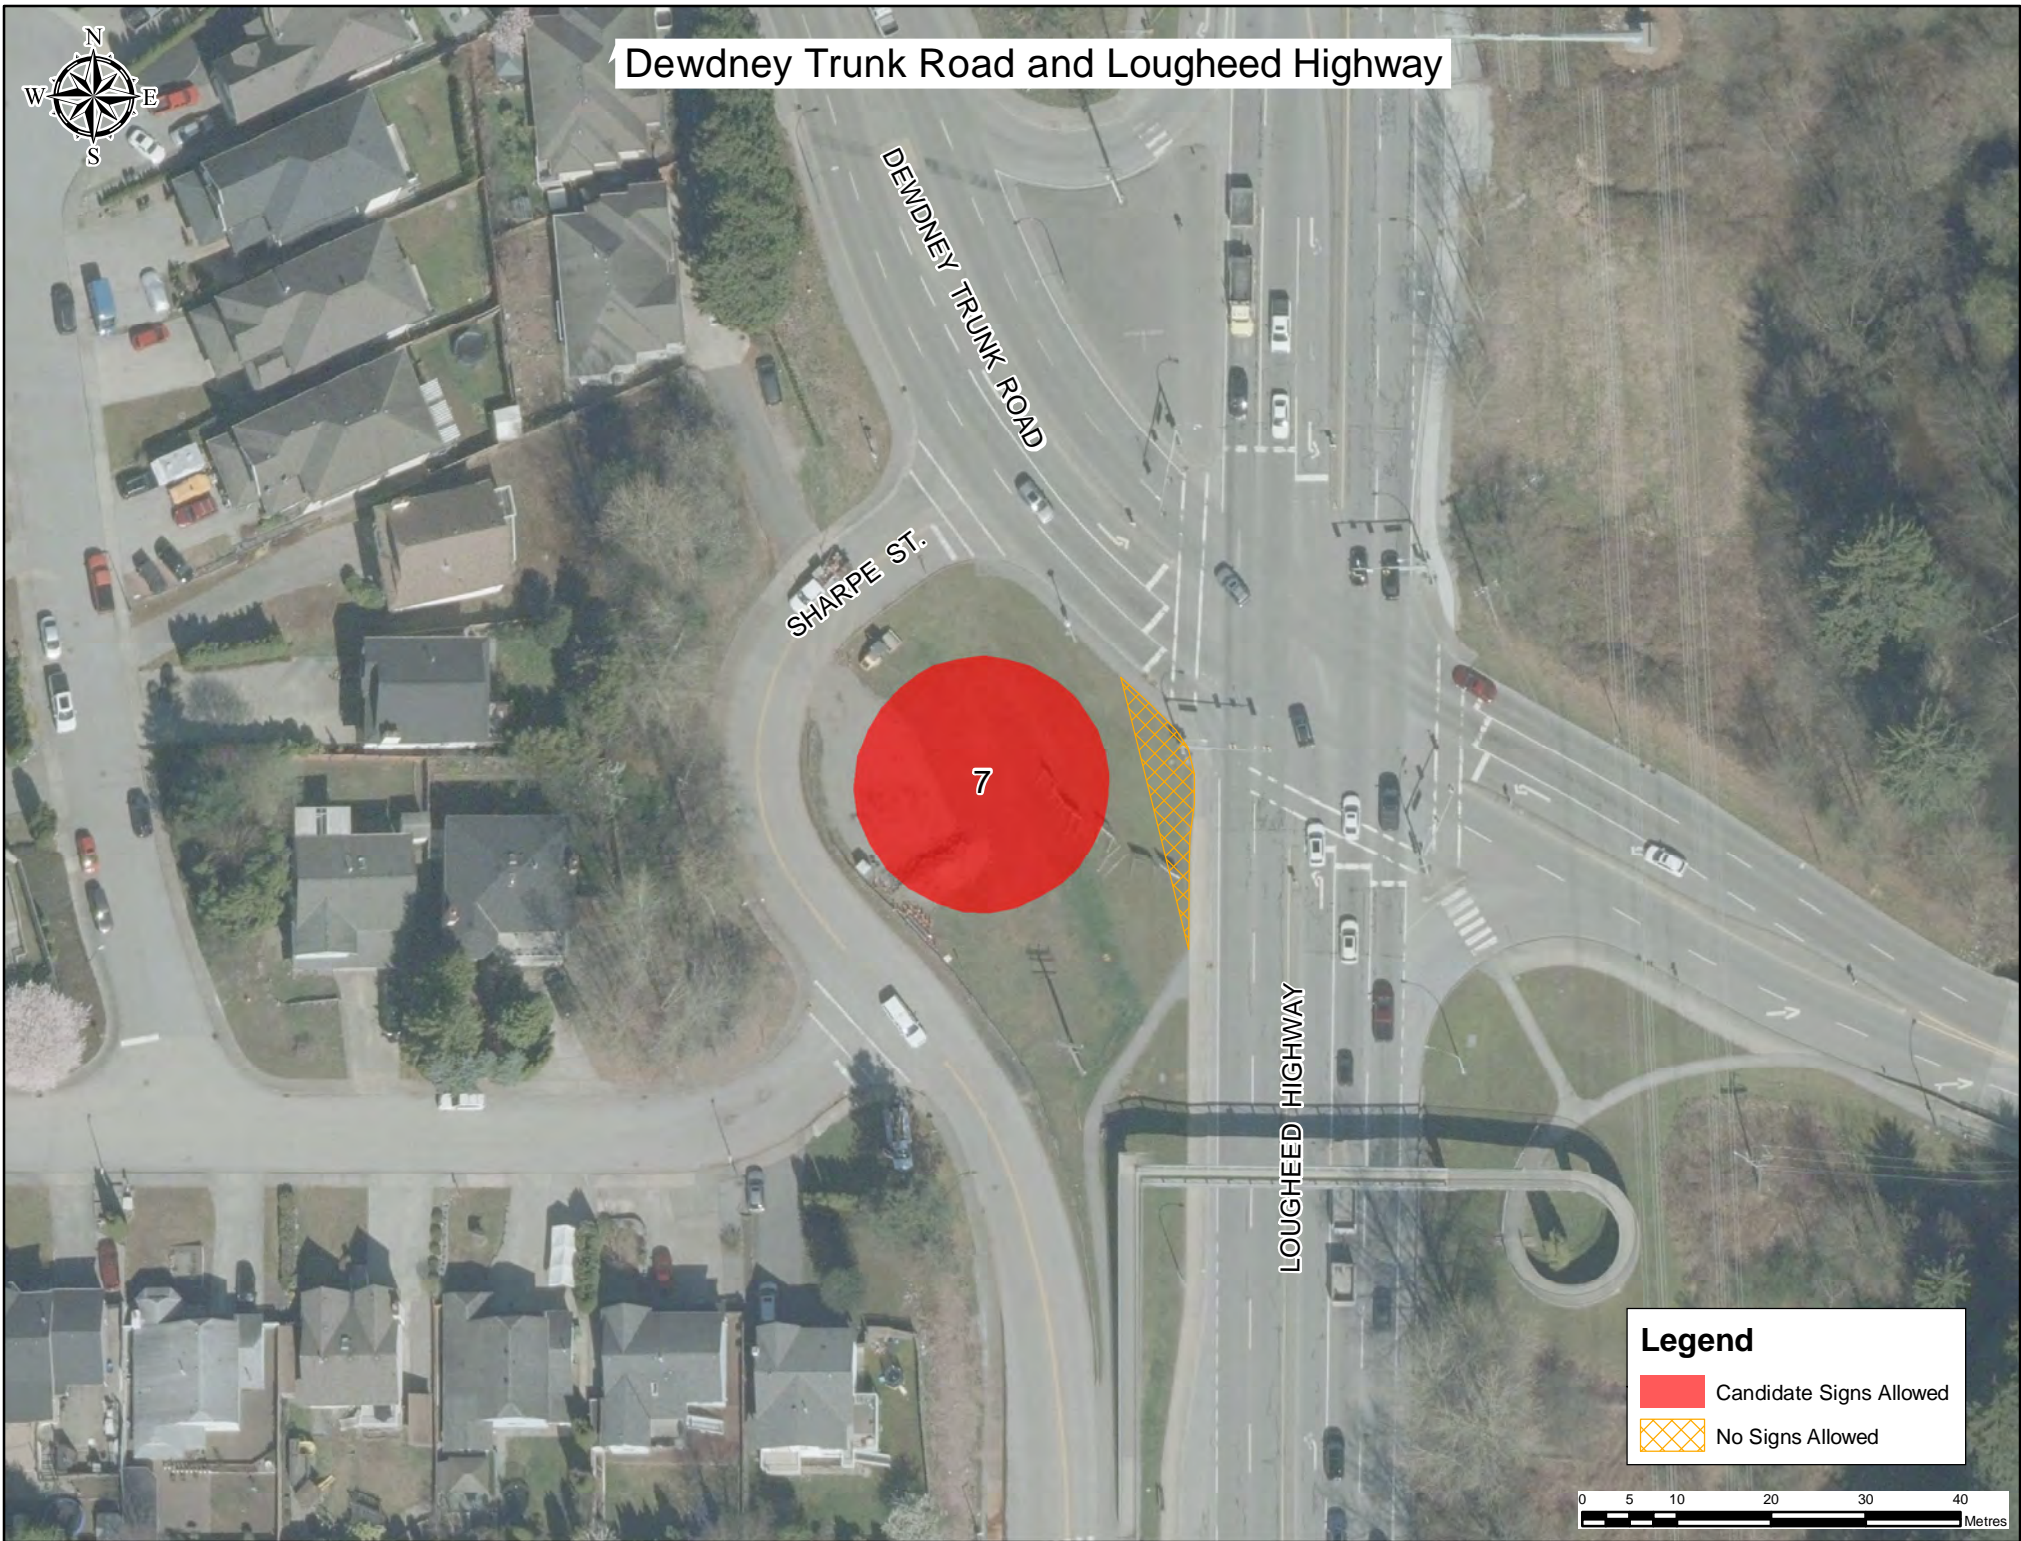

SHAUGHNESSY STREET

DAVID AVENUE

**Legend**

 Candidate Sign Locations

North side of David Avenue between Pinetree Way & Johnson Street (at Waterford Place)

**Legend**

- Candidate Signs Allowed
- No Signs Allowed

Southwest corner of Glen Drive and Johnson Street

GLEN DRIVE

JOHNSON STREET

4

**Legend**

 Candidate Signs Allowed

South side of Barnet Highway, East of Bond Street  
(low signs only)

BARNET HIGHWAY

5

BOND STREET

**Legend**

 Candidate Signs Allowed

Southwest corner of Mariner Way and Dewdney Trunk Road

**Legend**

-  Candidate Signs Allowed
-  No Signs Allowed (due to sightline at crosswalk)

# Dewdney Trunk Road and Lougheed Highway